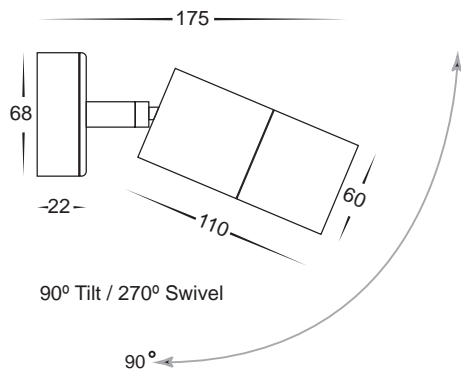

# Matt Black Single Adjustable Spot Lights

- Single adjustable wall pillar light
- Aluminium poly powder coated black
- 90° Tilt & 270° Swivel
- Includes a matching aluminium backing plate
- High output reflector to maximise light
- 240v GU10 35w max/12v MR16 20w max
- IP rating: IP65

## Matt Black Single Adjustable Spot Lights

IMAGE	PART NUMBER	COLOUR TEMP	OUTPUT	POWER	INCLUDED GLOBES
	<b>HV1225C</b>	Cool white, 6000k	500lm	240v LED 10w	10w COB LED globe
	<b>HV1225W</b>	Warm white, 3000k	460lm	240v LED 10w	10w COB LED globe
	<b>HV1226</b>	NA	NA	240v GU10 35w max	NA
	<b>HV1227GU10C</b>	Cool white, 6000k	300lm	240v LED 5w	5w LED globe
	<b>HV1227GU10W</b>	Warm white, 3000k	250lm	240v LED 5w	5w LED globe
	<b>HV1227MR16C</b>	Cool white, 6000k	300lm	12v LED 5w	5w LED globe
	<b>HV1227MR16W</b>	Warm white, 3000k	250lm	12v LED 5w	5w LED globe