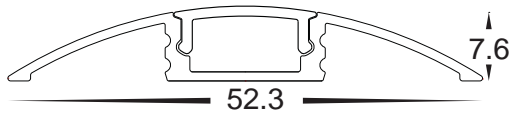

# Step Tread LED Profile

- Aluminium profile for LED strip
- Step tread profile
- Opal pc diffuser
- Supplied with 2 x end caps & 2 x mounting clips per metre

| PART NUMBER        | Description   | IP Rating | Max Length |
|--------------------|---|-----------|------------|
| <b>HV9698-5208</b> | 52mm x 8mm Step tread profile with opal pc diffuser | IP20      | 3 metres   |

# Step Tread LED Profile

- Aluminium profile for LED strip
- Step tread profile
- Opal pc diffuser
- Foot trafficable
- Supplied with 2 x end caps & 2 x mounting clips per metre

| PART NUMBER        | Description  | IP Rating | Max Length |
|--------------------|--|-----------|------------|
| <b>HV9698-5528</b> | 54mm x 28mm Step tread profile with opal pc diffuser | IP20      | 3 metres   |