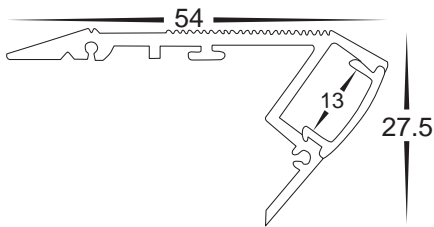

# Step Tread LED Profile

- Aluminium profile for LED strip
- Step tread profile
- Opal pc diffuser
- Supplied with 2 x end caps & 2 x mounting clips per metre

| PART NUMBER        | Description   | IP Rating | Max Length |
|--------------------|---|-----------|------------|
| <b>HV9698-5208</b> | 52mm x 8mm Step tread profile with opal pc diffuser | IP20      | 3 metres   |

# Step Tread LED Profile

- Aluminium profile for LED strip
- Step tread profile
- Opal pc diffuser
- Foot trafficable
- Supplied with 2 x end caps & 2 x mounting clips per metre

| PART NUMBER        | Description  | IP Rating | Max Length |
|--------------------|--|-----------|------------|
| <b>HV9698-5528</b> | 54mm x 28mm Step tread profile with opal pc diffuser | IP20      | 3 metres   |