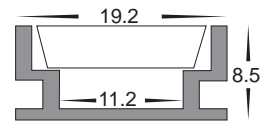

# Step Tread LED Profile

- Aluminium profile for LED strip
- Step tread profile
- Opal pc diffuser
- Foot trafficable
- Supplied with 2 x end caps & 2 x mounting clips

PART NUMBER	Description	IP Rating	Max Length
<b>HV9698-1908</b>	19mm x 9mm Step tread profile with opal pc diffuser	IP20	3 metres

# Step Tread LED Profile

- Aluminium profile for LED strip
- Step tread profile
- Opal pc diffuser
- Foot trafficable
- Supplied with 2 x end caps & 2 x mounting clips per metre

PART NUMBER	Description	IP Rating	Max Length
<b>HV9698-2626</b>	26mm x 26mm Step tread profile with opal pc diffuser	IP20	3 metres