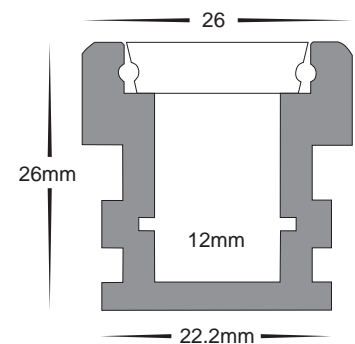

# Step Tread LED Profile

- Aluminium profile for LED strip
- Step tread profile
- Opal pc diffuser
- Foot trafficable
- Supplied with 2 x end caps & 2 x mounting clips

PART NUMBER	Description	IP Rating	Max Length
<b>HV9698-1908</b>	19mm x 9mm Step tread profile with opal pc diffuser	IP20	3 metres

# Step Tread LED Profile

- Aluminium profile for LED strip
- Step tread profile
- Opal pc diffuser
- Foot trafficable
- Supplied with 2 x end caps & 2 x mounting clips per metre

PART NUMBER	Description	IP Rating	Max Length
<b>HV9698-2626</b>	26mm x 26mm Step tread profile with opal pc diffuser	IP20	3 metres