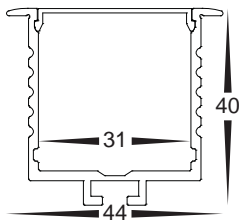

Winged LED Profile

- Aluminium profile for LED strip
- Large square winged profile
- Opal pc diffuser
- Suitable for recessed installation
- Supplied with 2 x end caps per metre

PART NUMBER	Description	IP Rating	Max Length
HV9695-4435	44mm x 35mm Large square winged profile with opal pc diffuser	IP20	3 metres

Winged LED Profile

- Aluminium profile for LED strip
- Large recessed square winged profile
- Opal pc diffuser
- Suitable for recessed installation
- Supplied with 2 x end caps per metre

PART NUMBER	Description	IP Rating	Max Length
HV9695-4540	44mm x 40mm Large recessed square winged profile with opal pc diffuser	IP20	3 metres

Winged LED Profile

- Aluminium profile for LED strip
- Large deep square winged profile
- Opal pc diffuser
- Suitable for recessed installation
- Supplied with 2 x end caps

PART NUMBER	Description	IP Rating	Max Length
HV9695-9835	100mm x 35mm Large deep square winged profile with opal pc diffuser	IP20	3 metres