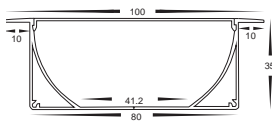

Winged LED Profile

- Aluminium profile for LED strip
- Large square winged profile
- Opal pc diffuser
- Suitable for recessed installation
- Supplied with 2 x end caps per metre

PART NUMBER	Description	IP Rating	Max Length
HV9695-4435	44mm x 35mm Large square winged profile with opal pc diffuser	IP20	3 metres

Winged LED Profile

- Aluminium profile for LED strip
- Large recessed square winged profile
- Opal pc diffuser
- Suitable for recessed installation
- Supplied with 2 x end caps per metre

PART NUMBER	Description	IP Rating	Max Length
HV9695-4540	44mm x 40mm Large recessed square winged profile with opal pc diffuser	IP20	3 metres

Winged LED Profile

- Aluminium profile for LED strip
- Large deep square winged profile
- Opal pc diffuser
- Suitable for recessed installation
- Supplied with 2 x end caps

PART NUMBER	Description	IP Rating	Max Length
HV9695-9835	100mm x 35mm Large deep square winged profile with opal pc diffuser	IP20	3 metres