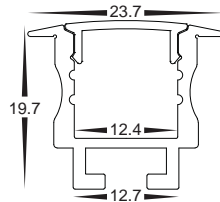

Winged LED Profile

- Aluminium profile for LED strip
- Deep winged square profile
- Opal pc diffuser
- Suitable for recessed installation
- Supplied with 2 x end caps & 2 x mounting clips per metre

PART NUMBER	Description	IP Rating	Max Length
HV9695-2515	25mm x 16mm Deep winged square profile with opal pc diffuser	IP20	3 metres

PART NUMBER	Description	IP Rating	Max Length
HV9695-2520	24mm x 20mm Deep winged recessed square profile with opal pc diffuser	IP20	3 metres

Winged LED Profile

- Aluminium profile for LED strip
- Shallow winged square profile
- Opal pc diffuser
- Suitable for recessed installation
- Supplied with: 2 x end caps & 2 x mounting clips per metre

PART NUMBER	Description	IP Rating	Max Length
HV9695-2810	30mm x 10mm Shallow winged square profile with opal pc diffuser	IP20	3 metres