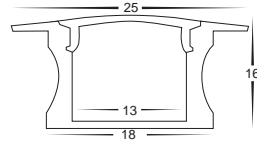

Winged LED Profile

- Aluminium profile for LED strip
- Deep winged square profile
- Opal pc diffuser
- Suitable for recessed installation
- Supplied with 2 x end caps & 2 x mounting clips per metre

PART NUMBER	Description	IP Rating	Max Length
HV9695-2515	25mm x 16mm Deep winged square profile with opal pc diffuser	IP20	3 metres

PART NUMBER	Description	IP Rating	Max Length
HV9695-2520	24mm x 20mm Deep winged recessed square profile with opal pc diffuser	IP20	3 metres

Winged LED Profile

- Aluminium profile for LED strip
- Shallow winged square profile
- Opal pc diffuser
- Suitable for recessed installation
- Supplied with: 2 x end caps & 2 x mounting clips per metre

PART NUMBER	Description	IP Rating	Max Length
HV9695-2810	30mm x 10mm Shallow winged square profile with opal pc diffuser	IP20	3 metres