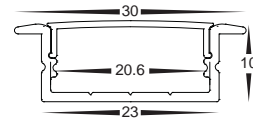

Winged LED Profile

- Aluminium profile for LED strip
- Deep winged recessed square profile
- Opal pc diffuser
- Suitable for recessed installation
- Supplied with: 2 x end caps & 2 x mounting clips per metre

PART NUMBER	Description	IP Rating	Max Length
HV9695-2520	24mm x 20mm Deep winged recessed square profile with opal pc diffuser	IP20	3 metres

Winged LED Profile

- Aluminium profile for LED strip
- Shallow winged square profile
- Opal pc diffuser
- Suitable for recessed installation
- Supplied with: 2 x end caps & 2 x mounting clips per metre

PART NUMBER	Description	IP Rating	Max Length
HV9695-2810	30mm x 10mm Shallow winged square profile with opal pc diffuser	IP20	3 metres