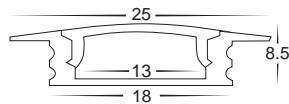

Winged LED Profile

- Aluminium profile for LED strip
- Shallow winged square profile
- Opal pc diffuser
- Suitable for recessed installation
- Supplied with 2 x end caps & 2 x mounting clips per metre

PART NUMBER	Description	IP Rating	Max Length
HV9695-2507	25mm x 9mm Shallow winged square profile with opal pc diffuser	IP20	3 metres

Winged LED Profile

- Aluminium profile for LED strip
- Shallow winged square profile
- Opal pc diffuser
- Suitable for recessed installation
- Maximum length 3m
- IP rating: IP20
- Supplied with 2 x end caps per metre

PART NUMBER	Description	IP Rating	Max Length
HV9695-2507-BLK	25mm x 9mm Black shallow square profile with rounded diffuser with opal pc diffuser	IP20	3 metres

Winged LED Profile

- Aluminium profile for LED strip
- Shallow winged square profile
- Opal pc diffuser
- Suitable for recessed installation
- Maximum length 3m
- IP rating: IP20
- Supplied with 2 x end caps per metre

PART NUMBER	Description	IP Rating	Max Length
HV9695-2507-WHT	25mm x 7mm White shallow square profile with rounded diffuser with opal pc	IP20	3 metres