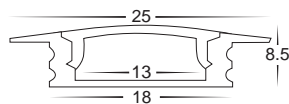

Winged LED Profile

- Aluminium profile for LED strip
- Shallow winged square profile
- Opal pc diffuser
- Suitable for recessed installation
- Maximum length 3m
- IP rating: IP20
- Supplied with 2 x end caps per metre

PART NUMBER	Description	IP Rating	Max Length
HV9695-2507-BLK	25mm x 9mm Black shallow square profile with rounded diffuser with opal pc diffuser	IP20	3 metres

Winged LED Profile

- Aluminium profile for LED strip
- Shallow winged square profile
- Opal pc diffuser
- Suitable for recessed installation
- Maximum length 3m
- IP rating: IP20
- Supplied with 2 x end caps per metre

PART NUMBER	Description	IP Rating	Max Length
HV9695-2507-WHT	25mm x 7mm White shallow square profile with rounded diffuser with opal pc	IP20	3 metres