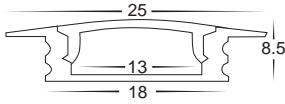

Winged LED Profile

- Aluminium profile for LED strip
- Shallow winged square profile
- Opal pc diffuser
- Suitable for recessed installation
- Supplied with 2 x end caps & 2 x mounting clips per metre

PART NUMBER	Description	IP Rating	Max Length
HV9695-2507	25mm x 9mm Shallow winged square profile with opal pc diffuser	IP20	3 metres

Winged LED Profile

- Aluminium profile for LED strip
- Shallow winged square profile
- Opal pc diffuser
- Suitable for recessed installation
- Maximum length 3m
- IP rating: IP20
- Supplied with 2 x end caps per metre

PART NUMBER	Description	IP Rating	Max Length
HV9695-2507-BLK	25mm x 9mm Black shallow square profile with rounded diffuser with opal pc diffuser	IP20	3 metres

Winged LED Profile

- Aluminium profile for LED strip
- Shallow winged square profile
- Opal pc diffuser
- Suitable for recessed installation
- Maximum length 3m
- IP rating: IP20
- Supplied with 2 x end caps per metre

PART NUMBER	Description	IP Rating	Max Length
HV9695-2507-WHT	25mm x 7mm White shallow square profile with rounded diffuser with opal pc	IP20	3 metres