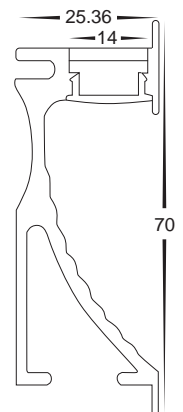

Side Mount LED Profile

- Aluminium profile for LED strip
- Profile for suspended grid ceilings
- Opal pc diffuser
- Supplied with 2 x end caps per metre

PART NUMBER	Description	IP Rating	Max Length
HV9694-4538	45mm x 37mm Profile for suspended ceilings with Opal pc diffuser	IP20	3 metres

Side Mount LED Profile

- Aluminium recessed profile for LED strip
- Large square profile
- Opal pc diffuser
- Supplied with 2 x end caps per metre

PART NUMBER	Description	IP Rating	Max Length
HV9694-7026	70mm x 26mm Large recessed square profile with opal pc diffuser	IP20	3 metres