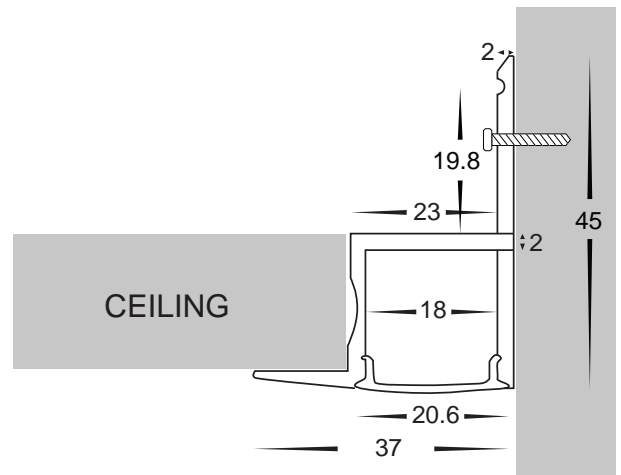

Side Mount LED Profile

- Aluminium profile for LED strip
- Profile for suspended grid ceilings
- Opal pc diffuser
- Supplied with 2 x end caps per metre

PART NUMBER	Description	IP Rating	Max Length
HV9694-4538	45mm x 37mm Profile for suspended ceilings with Opal pc diffuser	IP20	3 metres

Side Mount LED Profile

- Aluminium recessed profile for LED strip
- Large square profile
- Opal pc diffuser
- Supplied with 2 x end caps per metre

PART NUMBER	Description	IP Rating	Max Length
HV9694-7026	70mm x 26mm Large recessed square profile with opal pc diffuser	IP20	3 metres