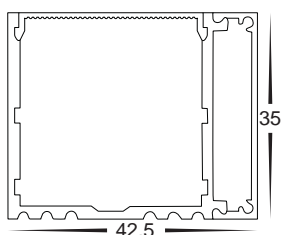

## Side Mount LED Profile

- Aluminium profile for LED strip
- Side mounted square profile
- Opal pc diffuser
- Supplied with 2 x end caps per metre

PART NUMBER	Description	IP Rating	Max Length
<b>HV9694-2628</b>	26mm x 28mm Side mounted square profile with opal pc diffuser	IP20	3 metres

## Side Mount LED Profile

- Aluminium profile for LED strip
- Up/Down side mounted square profile
- Opal pc diffuser
- Supplied with 2 x end caps per metre

PART NUMBER	Description	IP Rating	Max Length
<b>HV9694-2828</b>	28mm x 28mm Up/Down side mounted square profile with opal pc diffuser	IP20	3 metres

## Side Mount LED Profile

- Aluminium profile for LED strip
- Side mounted square profile
- Opal pc diffuser
- Supplied with 2 x end caps per metre

PART NUMBER	Description	IP Rating	Max Length
<b>HV9694-4335</b>	43mm x 35mm Side mounted square profile with opal pc diffuser	IP20	3 metres