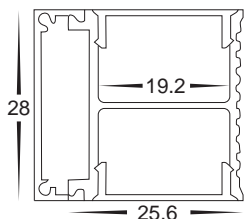

## Side Mount LED Profile

- Aluminium profile for LED strip
- Side mounted square profile
- Opal pc diffuser
- Supplied with 2 x end caps per metre

PART NUMBER	Description	IP Rating	Max Length
<b>HV9694-2628</b>	26mm x 28mm Side mounted square profile with opal pc diffuser	IP20	3 metres

## Side Mount LED Profile

- Aluminium profile for LED strip
- Up/Down side mounted square profile
- Opal pc diffuser
- Supplied with 2 x end caps per metre

PART NUMBER	Description	IP Rating	Max Length
<b>HV9694-2828</b>	28mm x 28mm Up/Down side mounted square profile with opal pc diffuser	IP20	3 metres

## Side Mount LED Profile

- Aluminium profile for LED strip
- Side mounted square profile
- Opal pc diffuser
- Supplied with 2 x end caps per metre

PART NUMBER	Description	IP Rating	Max Length
<b>HV9694-4335</b>	43mm x 35mm Side mounted square profile with opal pc diffuser	IP20	3 metres