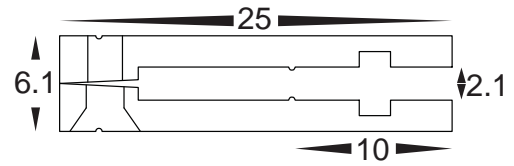

Side Mount LED Profile

- Aluminium profile for LED strip
- Slim side mounted square profile
- Opal pc diffuserp

PART NUMBER	Description	IP Rating	Max Length
HV9694-0625	6mm x 25mm Slim side mounted square profile with opal pc diffuser	IP20	2 metres

Side Mount LED Profile

- Aluminium profile for LED strip
- Up/Down side mounted square profile
- Opal pc diffuser
- Supplied with 2 x end caps per metre

PART NUMBER	Description	IP Rating	Max Length
HV9694-3085	30mm x 85mm Up/Down side mounted square profile with opal pc diffuser	IP20	3 metres