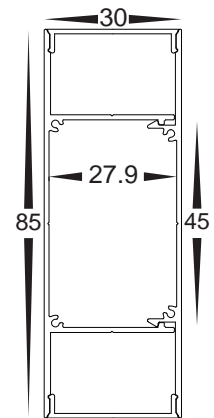

Side Mount LED Profile

- Aluminium profile for LED strip
- Slim side mounted square profile
- Opal pc diffuserp

PART NUMBER	Description	IP Rating	Max Length
HV9694-0625	6mm x 25mm Slim side mounted square profile with opal pc diffuser	IP20	2 metres

Side Mount LED Profile

- Aluminium profile for LED strip
- Up/Down side mounted square profile
- Opal pc diffuser
- Supplied with 2 x end caps per metre

PART NUMBER	Description	IP Rating	Max Length
HV9694-3085	30mm x 85mm Up/Down side mounted square profile with opal pc diffuser	IP20	3 metres