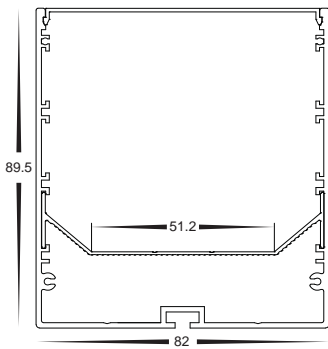

# Square LED Profile

- Aluminium profile for LED strip
- Deep large square profile
- Opal pc diffuser
- Supplied with 2 x end caps per metre

*Optional suspension kit*

PART NUMBER	Description	IP Rating	Max Length
<b>HV9693-8090</b>	82mm x 90mm Deep large square profile with opal pc diffuser	IP20	3 metres

# Square LED Profile

- Black aluminium profile for LED strip
- Deep large square profile
- Opal pc diffuser
- Supplied with 2 x end caps per metre

*Optional suspension kit*

PART NUMBER	Description	IP Rating	Max Length
<b>HV9693-8090-BLK</b>	82mm x 90mm Black deep large square profile with opal pc diffuser	IP20	3 metres