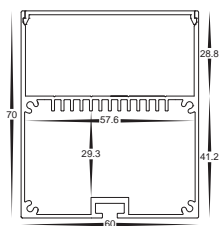

Square LED Profile

- Aluminium profile for LED strip
- Large shallow square profile
- Opal pc diffuser
- Supplied with 2 x end caps

PART NUMBER	Description	IP Rating	Max Length
HV9693-4511	45mm x 11mm Large shallow square profile with opal pc diffuser	IP20	3 metres

Square LED Profile

- Aluminium profile for LED strip
- Deep large square profile
- Opal pc diffuser
- Supplied with 2 x end caps per metre

Optional suspension kit

PART NUMBER	Description	IP Rating	Max Length
HV9693-6070	60mm x 70mm Deep large square profile with opal pc diffuser	IP20	3 metres

Square LED Profile

- Black aluminium profile for LED strip
- Deep large square profile
- Opal pc diffuser
- Supplied with 2 x end caps per metre

Optional suspension kit

PART NUMBER	Description	IP Rating	Max Length
HV9693-6070-BLK	60mm x 70mm Black deep large square profile with opal pc diffuser	IP20	3 metres