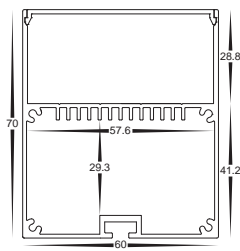

Square LED Profile

- Aluminium profile for LED strip
- Large shallow square profile
- Opal pc diffuser
- Supplied with 2 x end caps

PART NUMBER	Description	IP Rating	Max Length
HV9693-4511	45mm x 11mm Large shallow square profile with opal pc diffuser	IP20	3 metres

Square LED Profile

- Aluminium profile for LED strip
- Deep large square profile
- Opal pc diffuser
- Supplied with 2 x end caps per metre

Optional suspension kit

PART NUMBER	Description	IP Rating	Max Length
HV9693-6070	60mm x 70mm Deep large square profile with opal pc diffuser	IP20	3 metres

Square LED Profile

- Black aluminium profile for LED strip
- Deep large square profile
- Opal pc diffuser
- Supplied with 2 x end caps per metre

Optional suspension kit

PART NUMBER	Description	IP Rating	Max Length
HV9693-6070-BLK	60mm x 70mm Black deep large square profile with opal pc diffuser	IP20	3 metres