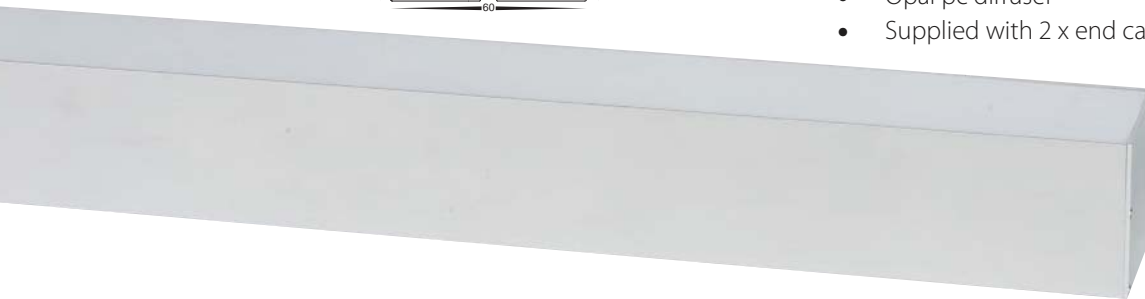

Square LED Profile

- Aluminium profile for LED strip
- Large shallow square profile
- Opal pc diffuser
- Supplied with 2 x end caps

PART NUMBER	Description	IP Rating	Max Length
HV9693-4511	45mm x 11mm Large shallow square profile with opal pc diffuser	IP20	3 metres

Square LED Profile

- Aluminium profile for LED strip
- Deep large square profile
- Opal pc diffuser
- Supplied with 2 x end caps per metre

Optional suspension kit

PART NUMBER	Description	IP Rating	Max Length
HV9693-6070	60mm x 70mm Deep large square profile with opal pc diffuser	IP20	3 metres

Square LED Profile

- Black aluminium profile for LED strip
- Deep large square profile
- Opal pc diffuser
- Supplied with 2 x end caps per metre

Optional suspension kit

PART NUMBER	Description	IP Rating	Max Length
HV9693-6070-BLK	60mm x 70mm Black deep large square profile with opal pc diffuser	IP20	3 metres