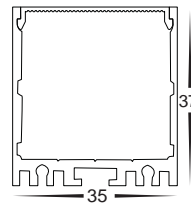

Square LED Profile

- Aluminium profile for LED strip
- Deep square profile
- Opal pc diffuser
- Supplied with 2 x end caps per metre

Optional suspension kit

PART NUMBER	Description	IP Rating	Max Length
HV9693-3537	35mm x 37mm Deep square profile with opal pc diffuser	IP20	3 metres

Square LED Profile

- Black Aluminium profile for LED strip
- Deep square profile
- Opal pc diffuser
- Supplied with 2 x end caps per metre

Optional suspension kit

PART NUMBER	Description	IP Rating	Max Length
HV9693-3537-BLK	35mm x 37mm Black deep square profile with opal pc diffuser	IP20	3 metres

Square LED Profile

- Aluminium profile for LED strip
- Deep square profile
- Opal pc diffuser
- Supplied with 2 x end caps per metre

Optional suspension kit

PART NUMBER	Description	IP Rating	Max Length
HV9693-4975	49mm x 75mm Deep square profile with opal pc diffuser	IP20	3 metres