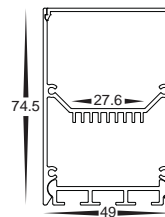

Square LED Profile

- Aluminium profile for LED strip
- Deep square profile
- Opal pc diffuser
- Supplied with 2 x end caps per metre

Optional suspension kit

PART NUMBER	Description	IP Rating	Max Length
HV9693-3537	35mm x 37mm Deep square profile with opal pc diffuser	IP20	3 metres

Square LED Profile

- Black Aluminium profile for LED strip
- Deep square profile
- Opal pc diffuser
- Supplied with 2 x end caps per metre

Optional suspension kit

PART NUMBER	Description	IP Rating	Max Length
HV9693-3537-BLK	35mm x 37mm Black deep square profile with opal pc diffuser	IP20	3 metres

Square LED Profile

- Aluminium profile for LED strip
- Deep square profile
- Opal pc diffuser
- Supplied with 2 x end caps per metre

Optional suspension kit

PART NUMBER	Description	IP Rating	Max Length
HV9693-4975	49mm x 75mm Deep square profile with opal pc diffuser	IP20	3 metres