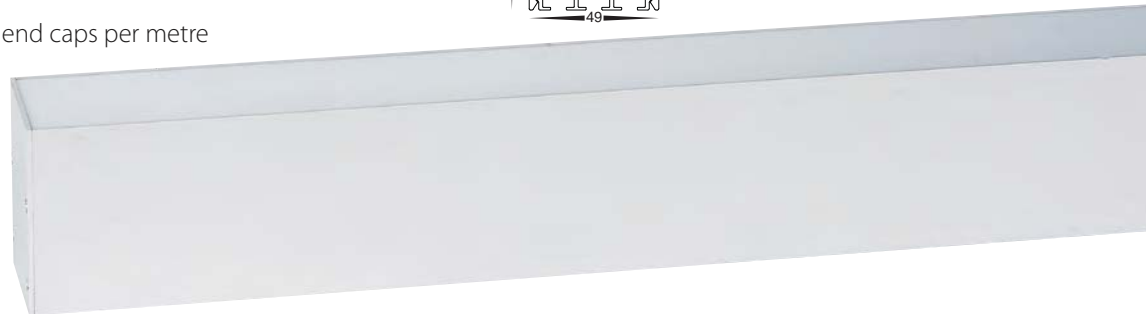

Square LED Profile

- Aluminium profile for LED strip
- Deep square profile
- Opal pc diffuser
- Supplied with 2 x end caps per metre

Optional suspension kit

PART NUMBER	Description	IP Rating	Max Length
HV9693-3537	35mm x 37mm Deep square profile with opal pc diffuser	IP20	3 metres

Square LED Profile

- Black Aluminium profile for LED strip
- Deep square profile
- Opal pc diffuser
- Supplied with 2 x end caps per metre

Optional suspension kit

PART NUMBER	Description	IP Rating	Max Length
HV9693-3537-BLK	35mm x 37mm Black deep square profile with opal pc diffuser	IP20	3 metres

Square LED Profile

- Aluminium profile for LED strip
- Deep square profile
- Opal pc diffuser
- Supplied with 2 x end caps per metre

Optional suspension kit

PART NUMBER	Description	IP Rating	Max Length
HV9693-4975	49mm x 75mm Deep square profile with opal pc diffuser	IP20	3 metres