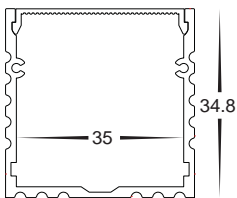

Square LED Profile

- Aluminium profile for LED strip
- Deep square profile
- Opal pc diffuser
- Supplied with 2 x end caps per metre

PART NUMBER	Description	IP Rating	Max Length
HV9693-2320	23mm x 28mm Deep square profile with opal pc diffuser	IP20	3 metres

Square LED Profile

- Aluminium profile for LED strip
- Large square profile
- Opal pc diffuser
- Supplied with 2 x end caps per metre

PART NUMBER	Description	IP Rating	Max Length
HV9693-3535	35mm x 35mm Large square profile with opal pc diffuser	IP20	3 metres