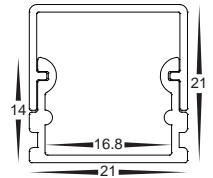

Square LED Profile

- Aluminium profile for LED strip
- Shallow square profile with square diffuser
- Opal pc diffuser
- Supplied with 2 x end caps & 2 x mounting clips per metre

PART NUMBER	Description	IP Rating	Max Length
HV9693-1915	19mm X 15mm Shallow square profile with square diffuser	IP20	3 metres

Square LED Profile

- Aluminium profile for LED strip
- Shallow square profile with square diffuser
- Opal pc diffuser
- Supplied with 2 x end caps & 2 x mounting clips per metre

PART NUMBER	Description	IP Rating	Max Length
HV9693-2114	21mm x 21mm Shallow square profile with square diffuser	IP20	3 metres

Square LED Profile

- Aluminium profile for LED strip
- Shallow double square profile
- Opal pc diffuser
- Supplied with 2 x end caps & 2 x mounting clips per metre

PART NUMBER	Description	IP Rating	Max Length
HV9693-2310	23mm x 10mm Shallow double square profile with opal pc diffuser	IP20	3 metres