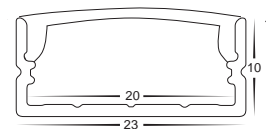

Square LED Profile

- Aluminium profile for LED strip
- Shallow square profile with square diffuser
- Opal pc diffuser
- Supplied with 2 x end caps & 2 x mounting clips per metre

PART NUMBER	Description	IP Rating	Max Length
HV9693-2114	21mm x 21mm Shallow square profile with square diffuser	IP20	3 metres

Square LED Profile

- Aluminium profile for LED strip
- Shallow double square profile
- Opal pc diffuser
- Supplied with 2 x end caps & 2 x mounting clips per metre

PART NUMBER	Description	IP Rating	Max Length
HV9693-2310	23mm x 10mm Shallow double square profile with opal pc diffuser	IP20	3 metres