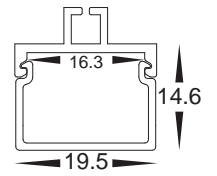

Square LED Profile

- Aluminium profile for LED strip
- Shallow square profile with square diffuser
- Opal pc diffuser
- Supplied with 2 x end caps & 2 x mounting clips per metre

PART NUMBER	Description	IP Rating	Max Length
HV9693-1915	19mm X 15mm Shallow square profile with square diffuser	IP20	3 metres

Square LED Profile

- Aluminium profile for LED strip
- Shallow square profile with square diffuser
- Opal pc diffuser
- Supplied with 2 x end caps & 2 x mounting clips per metre

PART NUMBER	Description	IP Rating	Max Length
HV9693-2114	21mm x 21mm Shallow square profile with square diffuser	IP20	3 metres

Square LED Profile

- Aluminium profile for LED strip
- Shallow double square profile
- Opal pc diffuser
- Supplied with 2 x end caps & 2 x mounting clips per metre

PART NUMBER	Description	IP Rating	Max Length
HV9693-2310	23mm x 10mm Shallow double square profile with opal pc diffuser	IP20	3 metres