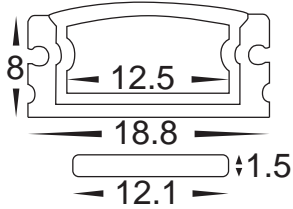

Square LED Profile

- Aluminium profile for LED strip
- Shallow square profile
- Opal pc diffuser
- Supplied with:
2x water tight seals per metre
2 x end caps per metre
2 x mounting clips per metre

PART NUMBER	Description	IP Rating	Max Length
HV9693-1808	19mm x 8mm Shallow square profile with opal pc diffuser	IP65	3 metres

Square LED Profile

- Aluminium profile for LED strip
- Shallow square profile
- Opal pc diffuser
- Supplied with:
2x water tight seals per metre
2 x end caps per metre
2 x mounting clips per metre

PART NUMBER	Description	IP Rating	Max Length
HV9693-1812	18mm x 13mm Shallow square profile with opal pc diffuser	IP65	3 metres

Square LED Profile

- Aluminium profile for LED strip
- Deep square profile
- Opal pc diffuser
- Supplied with 2 x end caps &
2 x mounting clips per metre

PART NUMBER	Description	IP Rating	Max Length
HV9693-1815	18mm x 16mm Deep square profile with opal pc diffuser	IP20	3 metres