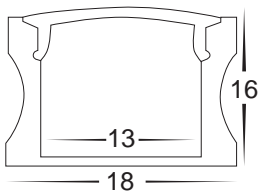

Square LED Profile

- Aluminium profile for LED strip
- Shallow square profile
- Opal pc diffuser
- Supplied with:
2x water tight seals per metre
2 x end caps per metre
2 x mounting clips per metre

PART NUMBER	Description	IP Rating	Max Length
HV9693-1808	19mm x 8mm Shallow square profile with opal pc diffuser	IP65	3 metres

Square LED Profile

- Aluminium profile for LED strip
- Shallow square profile
- Opal pc diffuser
- Supplied with:
2x water tight seals per metre
2 x end caps per metre
2 x mounting clips per metre

PART NUMBER	Description	IP Rating	Max Length
HV9693-1812	18mm x 13mm Shallow square profile with opal pc diffuser	IP65	3 metres

Square LED Profile

- Aluminium profile for LED strip
- Deep square profile
- Opal pc diffuser
- Supplied with 2 x end caps &
2 x mounting clips per metre

PART NUMBER	Description	IP Rating	Max Length
HV9693-1815	18mm x 16mm Deep square profile with opal pc diffuser	IP20	3 metres