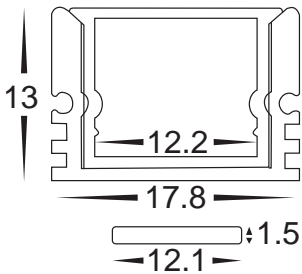

Square LED Profile

- Aluminium profile for LED strip
- Shallow square profile
- Opal pc diffuser
- Supplied with:
2x water tight seals per metre
2 x end caps per metre
2 x mounting clips per metre

PART NUMBER	Description	IP Rating	Max Length
HV9693-1808	19mm x 8mm Shallow square profile with opal pc diffuser	IP65	3 metres

Square LED Profile

- Aluminium profile for LED strip
- Shallow square profile
- Opal pc diffuser
- Supplied with:
2x water tight seals per metre
2 x end caps per metre
2 x mounting clips per metre

PART NUMBER	Description	IP Rating	Max Length
HV9693-1812	18mm x 13mm Shallow square profile with opal pc diffuser	IP65	3 metres

Square LED Profile

- Aluminium profile for LED strip
- Deep square profile
- Opal pc diffuser
- Supplied with 2 x end caps &
2 x mounting clips per metre

PART NUMBER	Description	IP Rating	Max Length
HV9693-1815	18mm x 16mm Deep square profile with opal pc diffuser	IP20	3 metres