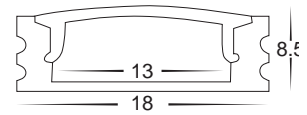

## Square LED Profile

- Aluminium profile for LED strip
- Shallow square profile
- Opal pc diffuser
- Supplied with 2 x end caps & 2 x mounting clips per metre

PART NUMBER	Description	IP Rating	Max Length
<b>HV9693-1707</b>	18mm x 9mm Shallow square profile with opal pc diffuser	IP20	3 metres

## Square LED Profile

- Black aluminium profile for LED strip
- Shallow square profile
- Opal pc diffuser
- Supplied with 2 x end caps & 2 x mounting clips per metre

PART NUMBER	Description	IP Rating	Max Length
<b>HV9693-1707-BLK</b>	18mm x 9mm Black shallow square profile with opal pc diffuser	IP20	3 metres

## Square LED Profile

- White aluminium profile for LED strip
- Shallow square profile
- Opal pc diffuser
- Supplied with 2 x end caps & 2 x mounting clips per metre

PART NUMBER	Description	IP Rating	Max Length
<b>HV9693-1707-WHT</b>	18mm x 9mm Black shallow square profile with opal pc diffuser	IP20	3 metres