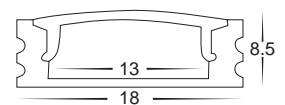

## Square LED Profile

- Black aluminium profile for LED strip
- Shallow square profile
- Opal pc diffuser
- Supplied with 2 x end caps & 2 x mounting clips per metre

PART NUMBER	Description	IP Rating	Max Length
<b>HV9693-1707-BLK</b>	18mm x 9mm Black shallow square profile with opal pc diffuser	IP20	3 metres

## Square LED Profile

- White aluminium profile for LED strip
- Shallow square profile
- Opal pc diffuser
- Supplied with 2 x end caps & 2 x mounting clips per metre

PART NUMBER	Description	IP Rating	Max Length
<b>HV9693-1707-WHT</b>	18mm x 9mm Black shallow square profile with opal pc diffuser	IP20	3 metres