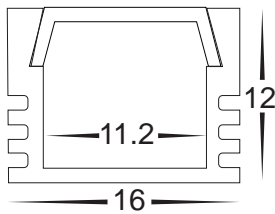

Square LED Profile

- Aluminium profile for LED strip
- Shallow square profile
- Opal pc diffuser
- Supplied with 2 x end caps & 2 x mounting clips per metre

PART NUMBER	Description	IP Rating	Max Length
HV9693-1506	15mm x 6mm Shallow square profile with opal pc diffuser	IP20	3 metres

Square LED Profile

- Aluminium profile for LED strip
- Shallow square profile
- Opal pc diffuser
- Supplied with 2 x end caps & 2 x mounting clips per metre

PART NUMBER	Description	IP Rating	Max Length
HV9693-1612	16mm x 12mm Shallow square profile with opal pc diffuser	IP20	3 metres