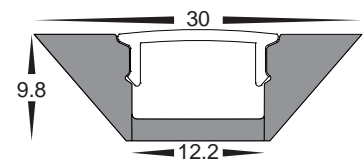

Corner LED Profile

- Aluminium profile for LED strip
- 90 degree corner profile
- Opal pc diffuser
- Supplied with 2 x end caps & 2 x mounting clips per metre

PART NUMBER	Description	IP Rating	Max Length
HV9691-1616	16mm x 16mm 90 degree corner profile with opal pc diffuser	IP20	3 metres

Corner LED Profile

- Aluminium profile for LED strip
- 90 degree corner profile
- Opal pc diffuser
- Supplied with 2 x end caps & 2 x mounting clips per metre

PART NUMBER	Description	IP Rating	Max Length
HV9691-3030	30mm x 30mm 90 degree corner profile with opal pc diffuser	IP20	3 metres

Corner LED Profile

- Aluminium profile for LED strip
- 90 degree corner profile
- Opal pc diffuser
- Supplied with 2 x end caps per metre

PART NUMBER	Description	IP Rating	Max Length
HV9691-3109	30mm x 10mm 90 degree corner profile with opal pc diffuser	IP20	3 metres