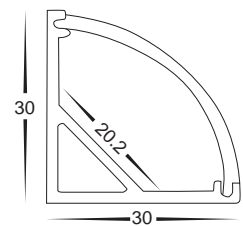

Corner LED Profile

- Aluminium profile for LED strip
- 90 degree corner profile
- Opal pc diffuser
- Supplied with 2 x end caps & 2 x mounting clips per metre

PART NUMBER	Description	IP Rating	Max Length
HV9691-1616	16mm x 16mm 90 degree corner profile with opal pc diffuser	IP20	3 metres

Corner LED Profile

- Aluminium profile for LED strip
- 90 degree corner profile
- Opal pc diffuser
- Supplied with 2 x end caps & 2 x mounting clips per metre

PART NUMBER	Description	IP Rating	Max Length
HV9691-3030	30mm x 30mm 90 degree corner profile with opal pc diffuser	IP20	3 metres

Corner LED Profile

- Aluminium profile for LED strip
- 90 degree corner profile
- Opal pc diffuser
- Supplied with 2 x end caps per metre

PART NUMBER	Description	IP Rating	Max Length
HV9691-3109	30mm x 10mm 90 degree corner profile with opal pc diffuser	IP20	3 metres