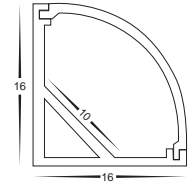

Corner LED Profile

- Aluminium profile for LED strip
- 90 degree corner profile
- Opal pc diffuser
- Supplied with 2 x end caps & 2 x mounting clips per metre

PART NUMBER	Description	IP Rating	Max Length
HV9691-1616	16mm x 16mm 90 degree corner profile with opal pc diffuser	IP20	3 metres

Corner LED Profile

- Aluminium profile for LED strip
- 90 degree corner profile
- Opal pc diffuser
- Supplied with 2 x end caps & 2 x mounting clips per metre

PART NUMBER	Description	IP Rating	Max Length
HV9691-3030	30mm x 30mm 90 degree corner profile with opal pc diffuser	IP20	3 metres

Corner LED Profile

- Aluminium profile for LED strip
- 90 degree corner profile
- Opal pc diffuser
- Supplied with 2 x end caps per metre

PART NUMBER	Description	IP Rating	Max Length
HV9691-3109	30mm x 10mm 90 degree corner profile with opal pc diffuser	IP20	3 metres