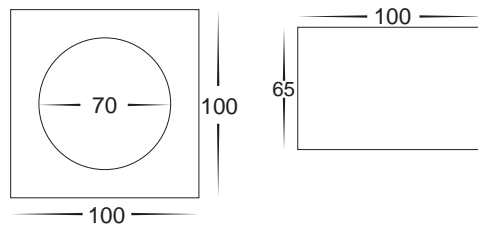

# Matt White LED Surface Mounted Square Downlights

- Surface mounted square downlight
- Aluminium powder coated white finish
- 120° beam angle
- IP Rating: IP54

IMAGE	PART NUMBER	COLOUR TEMP	OUTPUT	POWER	INCLUDED GLOBES
	<b>HV5842C-WHT</b>	Cool white, 6000k	630lm	240v LED 7w	Non Dimmable Built in 7w LED
	<b>HV5842W-WHT</b>	Warm white, 3000k	560lm	240v LED 7w	Non Dimmable Built in 7w LED

# Matt White LED Surface Mounted Square Downlights

- Surface mounted square downlight
- Aluminium powder coated white finish
- Dimmable
- 120° beam angle
- IP Rating: IP54

*Optional LED dimmer  
- HV9625 (see Page 179)*