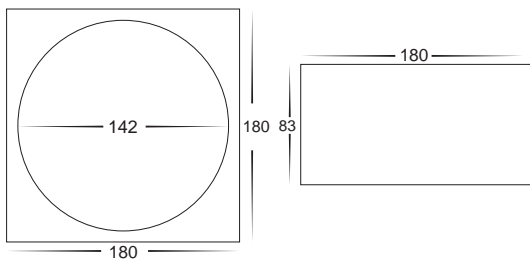

Matt White LED Surface Mounted Square Downlights

- Surface mounted square downlight
- Aluminium powder coated white finish
- Dimmable
- 120° beam angle
- IP Rating: IP54

Optional LED dimmer
- HV9625 (see Page 179)

IMAGE	PART NUMBER	COLOUR TEMP	OUTPUT	POWER	INCLUDED GLOBES
	HV5845C-WHT	Cool white, 6000k	1620lm	240v LED 18w	Dimmable Built in 18w LED
	HV5845W-WHT	Warm white, 3000k	1440lm	240v LED 18w	Dimmable Built in 18w LED