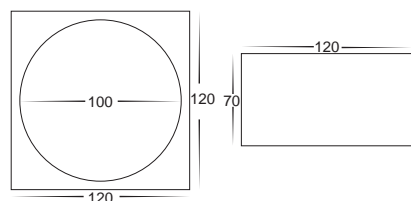

# Matt White LED Surface Mounted Square Downlights

- Surface mounted square downlight
- Aluminium powder coated white finish
- 120° beam angle
- IP Rating: IP54

IMAGE	PART NUMBER	COLOUR TEMP	OUTPUT	POWER	INCLUDED GLOBES
	<b>HV5842C-WHT</b>	Cool white, 6000k	630lm	240v LED 7w	Non Dimmable Built in 7w LED
	<b>HV5842W-WHT</b>	Warm white, 3000k	560lm	240v LED 7w	Non Dimmable Built in 7w LED

# Matt White LED Surface Mounted Square Downlights

- Surface mounted square downlight
- Aluminium powder coated white finish
- Dimmable
- 120° beam angle
- IP Rating: IP54

*Optional LED dimmer  
- HV9625 (see Page 179)*