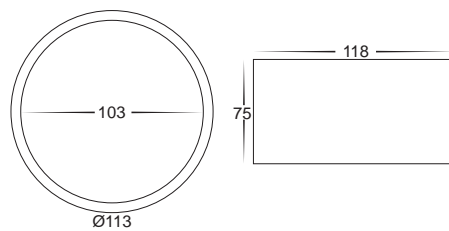

Matt White LED Surface Mounted Round Downlights

- Surface mounted round downlight
- Aluminium powder coated white finish
- 120° beam angle
- IP Rating: IP54

IMAGE	PART NUMBER	COLOUR TEMP	OUTPUT	POWER	INCLUDED GLOBES
	HV5802C-WHT	Cool white, 6000k	630lm	240v LED 7w	Non Dimmable Built in 7w LED
	HV5802W-WHT	Warm white, 3000k	560lm	240v LED 7w	Non Dimmable Built in 7w LED

Matt White LED Surface Mounted Round Downlights

- Surface mounted round downlight
- Aluminium powder coated white finish
- Dimmable
- 120° beam angle
- IP Rating: IP54

*Optional LED dimmer
- HV9625 (see Page 179)*

Matt White LED Surface Mounted Round Downlights

- Surface mounted round downlight
- Aluminium powder coated white finish
- Dimmable
- 120° beam angle
- IP Rating: IP54

 **Optional LED dimmer**
- HV9625 (see Page 179)