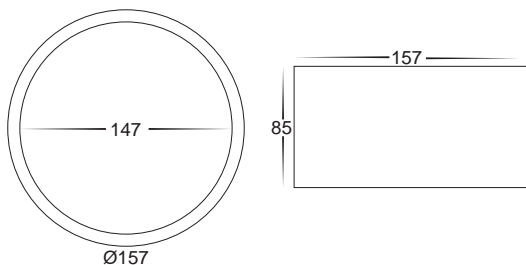

Matt White LED Surface Mounted Round Downlights

- Surface mounted round downlight
- Aluminium powder coated white finish
- Dimmable
- 120° beam angle
- IP Rating: IP54

Optional LED dimmer
- HV9625 (see Page 179)

IMAGE	PART NUMBER	COLOUR TEMP	OUTPUT	POWER	INCLUDED GLOBES
	HV5805C-WHT	Cool white, 6000k	1620lm	240v LED 18w	Dimmable Built in 18w LED
	HV5805W-WHT	Warm white, 3000k	1440lm	240v LED 18w	Dimmable Built in 18w LED