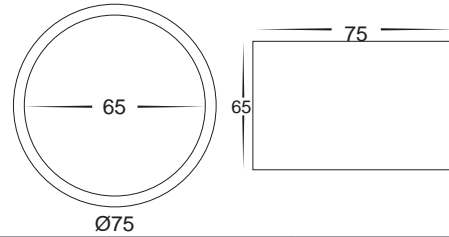

Matt White LED Surface Mounted Round Downlights

- Surface mounted round downlight
- Aluminium powder coated white finish
- 120° beam angle
- IP Rating: IP54

IMAGE	PART NUMBER	COLOUR TEMP	OUTPUT	POWER	INCLUDED GLOBES
	HV5802C-WHT	Cool white, 6000k	630lm	240v LED 7w	Non Dimmable Built in 7w LED
	HV5802W-WHT	Warm white, 3000k	560lm	240v LED 7w	Non Dimmable Built in 7w LED

Matt White LED Surface Mounted Round Downlights

- Surface mounted round downlight
- Aluminium powder coated white finish
- Dimmable
- 120° beam angle
- IP Rating: IP54

*Optional LED dimmer
- HV9625 (see Page 179)*

Matt White LED Surface Mounted Round Downlights

- Surface mounted round downlight
- Aluminium powder coated white finish
- Dimmable
- 120° beam angle
- IP Rating: IP54

 **Optional LED dimmer**
- HV9625 (see Page 179)