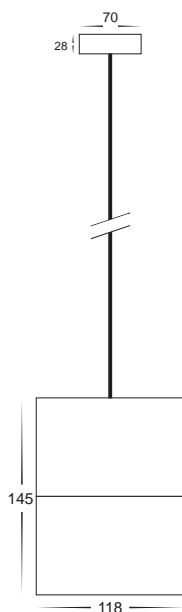

Matt White LED Round Pendants

- Single pendant light
- Aluminium powder coated white finish
- 120° beam angle
- Cable length: 1300mm Adjustable
- IP Rating: IP20

IMAGE	PART NUMBER	COLOUR TEMP	OUTPUT	POWER	INCLUDED GLOBES
	HV5802C-WHT-P	Cool white, 6000k	630lm	240v LED 7w	Non Dimmable Built in 7w LED
	HV5802W-WHT-P	Warm white, 3000k	560lm	240v LED 7w	Non Dimmable Built in 7w LED

Matt White LED Round Pendants

- Single pendant light
- Aluminium powder coated white finish
- Dimmable
- 120° beam angle
- Cable length: 1300mm Adjustable
- IP Rating: IP20

Optional LED dimmer
- HV9625 (see Page 179)

IMAGE	PART NUMBER	COLOUR TEMP	OUTPUT	POWER	INCLUDED GLOBES
	HV5803C-WHT-P	Cool white, 6000k	1080lm	240v LED 12w	Dimmable Built in 12w LED
	HV5803W-WHT-P	Warm white, 3000k	960lm	240v LED 12w	Dimmable Built in 12w LED

IMAGE	PART NUMBER	COLOUR TEMP	OUTPUT	POWER	INCLUDED GLOBES
	HV5805C-WHT-P	Cool white, 6000k	1620lm	240v LED 18w	Dimmable Built in 18w LED
	HV5805W-WHT-P	Warm white, 3000k	1440lm	240v LED 18w	Dimmable Built in 18w LED