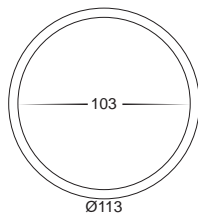

Matt White LED Round Pendants

- Single pendant light
- Aluminium powder coated white finish
- 120° beam angle
- Cable length: 1300mm Adjustable
- IP Rating: IP20

IMAGE	PART NUMBER	COLOUR TEMP	OUTPUT	POWER	INCLUDED GLOBES
	HV5802C-WHT-P	Cool white, 6000k	630lm	240v LED 7w	Non Dimmable Built in 7w LED
	HV5802W-WHT-P	Warm white, 3000k	560lm	240v LED 7w	Non Dimmable Built in 7w LED

Matt White LED Round Pendants

- Single pendant light
- Aluminium powder coated white finish
- Dimmable
- 120° beam angle
- Cable length: 1300mm Adjustable
- IP Rating: IP20

Optional LED dimmer
- HV9625 (see Page 179)

Matt White LED Round Pendants

- Single pendant light
- Aluminium powder coated white finish
- Dimmable
- 120° beam angle
- Cable length: 1300mm Adjustable
- IP Rating: IP20

 **Optional LED dimmer**
- HV9625 (see Page 179)

IMAGE	PART NUMBER	COLOUR TEMP	OUTPUT	POWER	INCLUDED GLOBES
	HV5805C-WHT-P	Cool white, 6000k	1620lm	240v LED 18w	Dimmable Built in 18w LED
	HV5805W-WHT-P	Warm white, 3000k	1440lm	240v LED 18w	Dimmable Built in 18w LED