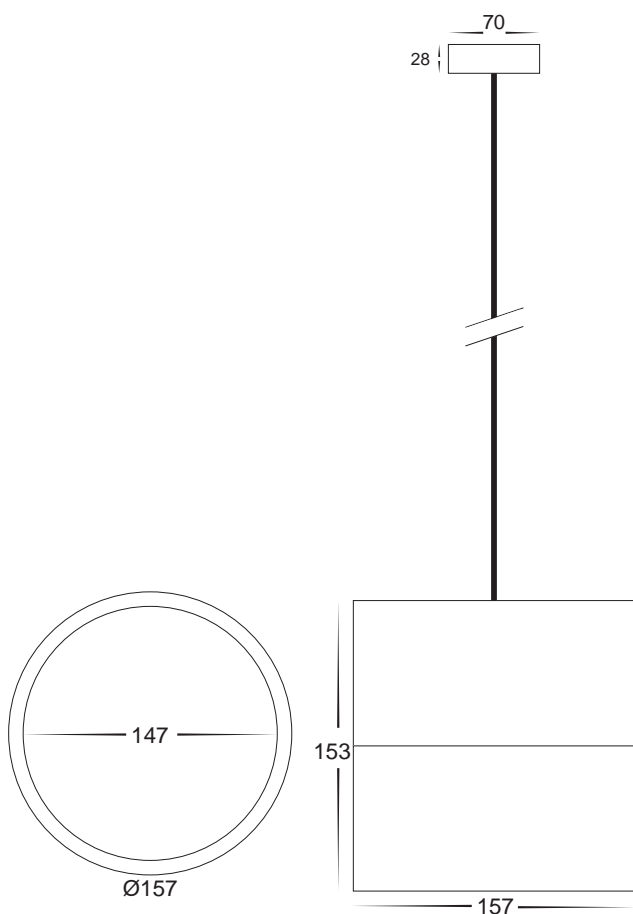

Matt White LED Round Pendants

- Single pendant light
- Aluminium powder coated white finish
- 120° beam angle
- Cable length: 1300mm Adjustable
- IP Rating: IP20

IMAGE	PART NUMBER	COLOUR TEMP	OUTPUT	POWER	INCLUDED GLOBES
	HV5802C-WHT-P	Cool white, 6000k	630lm	240v LED 7w	Non Dimmable Built in 7w LED
	HV5802W-WHT-P	Warm white, 3000k	560lm	240v LED 7w	Non Dimmable Built in 7w LED

Matt White LED Round Pendants

- Single pendant light
- Aluminium powder coated white finish
- Dimmable
- 120° beam angle
- Cable length: 1300mm Adjustable
- IP Rating: IP20

Optional LED dimmer
- HV9625 (see Page 179)

IMAGE	PART NUMBER	COLOUR TEMP	OUTPUT	POWER	INCLUDED GLOBES
	HV5803C-WHT-P	Cool white, 6000k	1080lm	240v LED 12w	Dimmable Built in 12w LED
	HV5803W-WHT-P	Warm white, 3000k	960lm	240v LED 12w	Dimmable Built in 12w LED

Matt White LED Round Pendants

- Single pendant light
- Aluminium powder coated white finish
- Dimmable
- 120° beam angle
- Cable length: 1300mm Adjustable
- IP Rating: IP20

 **Optional LED dimmer**
- HV9625 (see Page 179)