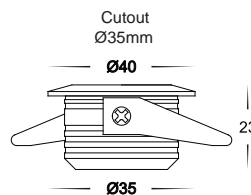

Mini Recessed LED Cabinet Light

- Round cabinet LED light
- Silver aluminium
- Can be surface mounted or recessed
- Cut out: 30mm
- Installation depth: 14mm
- Face diameter: 33mm
- 45° beam angle
- IP Rating: IP20
- Refer to pages 188-192 for suitable LED drivers

Mini Recessed LED Cabinet Light

- Square cabinet LED light
- Silver aluminium
- Can be surface mounted or recessed
- Cut out: 29mm
- Installation depth: 20mm
- Face: 40mm x 40mm
- 45° beam angle
- IP Rating: IP20
- Refer to pages 188-192 for suitable LED drivers

Mini Recessed LED Cabinet Light

- Round cabinet LED light
- Silver aluminium
- Cut out: 35mm
- Face diameter: 40mm
- 45° beam angle
- IP rating: IP20
- Refer to pages 188-192 for suitable LED drivers

IMAGE	PART NUMBER	COLOUR TEMP	OUTPUT	POWER	INCLUDED GLOBES
	HV5714W	Warm white, 3000k	70lm	12v LED 1w	Built in 1w LED