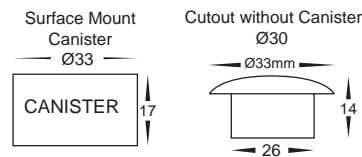

Mini Recessed LED Cabinet Light

- Round cabinet LED light
- Silver aluminium
- Can be surface mounted or recessed
- Cut out: 30mm
- Installation depth: 14mm
- Face diameter: 33mm
- 45° beam angle
- IP Rating: IP20
- Refer to pages 188-192 for suitable LED drivers

IMAGE	PART NUMBER	COLOUR TEMP	OUTPUT	POWER	INCLUDED GLOBES
	HV5711W	Warm white, 3000k	80lm	12v LED 1w	Built in 1w LED

All low voltage products that specify LED or are supplied with a 12v LED globe must be used with a suitable LED driver, refer to pages (188 - 192)

Mini Recessed LED Cabinet Light

- Square cabinet LED light
- Silver aluminium
- Can be surface mounted or recessed
- Cut out: 29mm
- Installation depth: 20mm
- Face: 40mm x 40mm
- 45° beam angle
- IP Rating: IP20
- Refer to pages 188-192 for suitable LED drivers

Mini Recessed LED Cabinet Light

- Round cabinet LED light
- Silver aluminium
- Cut out: 35mm
- Face diameter: 40mm
- 45° beam angle
- IP rating: IP20
- Refer to pages 188-192 for suitable LED drivers

IMAGE	PART NUMBER	COLOUR TEMP	OUTPUT	POWER	INCLUDED GLOBES
	HV5714W	Warm white, 3000k	70lm	12v LED 1w	Built in 1w LED