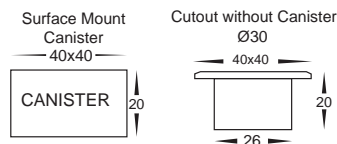

Mini Recessed LED Cabinet Light

- Round cabinet LED light
- Silver aluminium
- Can be surface mounted or recessed
- Cut out: 30mm
- Installation depth: 14mm
- Face diameter: 33mm
- 45° beam angle
- IP Rating: IP20
- Refer to pages 188-192 for suitable LED drivers

Mini Recessed LED Cabinet Light

- Square cabinet LED light
- Silver aluminium
- Can be surface mounted or recessed
- Cut out: 29mm
- Installation depth: 20mm
- Face: 40mm x 40mm
- 45° beam angle
- IP Rating: IP20
- Refer to pages 188-192 for suitable LED drivers

Mini Recessed LED Cabinet Light

- Round cabinet LED light
- Silver aluminium
- Cut out: 35mm
- Face diameter: 40mm
- 45° beam angle
- IP rating: IP20
- Refer to pages 188-192 for suitable LED drivers

IMAGE	PART NUMBER	COLOUR TEMP	OUTPUT	POWER	INCLUDED GLOBES
	HV5714W	Warm white, 3000k	70lm	12v LED 1w	Built in 1w LED