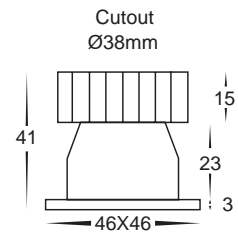

Square Mini Recessed LED Downlights

- Mini square LED downlight
- Aluminium poly powder coated white
- Supplied with a dedicated LED driver
- Cut out: 38mm
- 45° beam angle
- IP Rating: IP20

IMAGE	PART NUMBER	COLOUR TEMP	OUTPUT	POWER	INCLUDED GLOBE
	HV5701C	Cool white, 6000k	270lm	240v LED 3w	Built in 3w LED
	HV5701W	Warm white, 3000k	240lm	240v LED 3w	Built in 3w LED

Round Mini Recessed LED Downlights

- Mini round LED downlight
- Aluminium poly powder coated white
- Supplied with a dedicated LED driver
- Cut out: 38mm
- 45° beam angle
- IP Rating: IP20

IMAGE	PART NUMBER	COLOUR TEMP	OUTPUT	POWER	INCLUDED
	HV5702C	Cool white, 6000k	270lm	240v LED 3w	Built in 3w LED
	HV5702W	Warm white, 3000k	240lm	240v LED 3w	Built in 3w LED