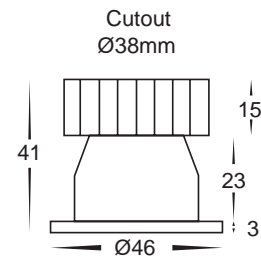

Square Mini Recessed LED Downlights

- Mini square LED downlight
- Aluminium poly powder coated white
- Supplied with a dedicated LED driver
- Cut out: 38mm
- 45° beam angle
- IP Rating: IP20

IMAGE	PART NUMBER	COLOUR TEMP	OUTPUT	POWER	INCLUDED GLOBE
	HV5701C	Cool white, 6000k	270lm	240v LED 3w	Built in 3w LED
	HV5701W	Warm white, 3000k	240lm	240v LED 3w	Built in 3w LED

Round Mini Recessed LED Downlights

- Mini round LED downlight
- Aluminium poly powder coated white
- Supplied with a dedicated LED driver
- Cut out: 38mm
- 45° beam angle
- IP Rating: IP20

IMAGE	PART NUMBER	COLOUR TEMP	OUTPUT	POWER	INCLUDED
	HV5702C	Cool white, 6000k	270lm	240v LED 3w	Built in 3w LED
	HV5702W	Warm white, 3000k	240lm	240v LED 3w	Built in 3w LED