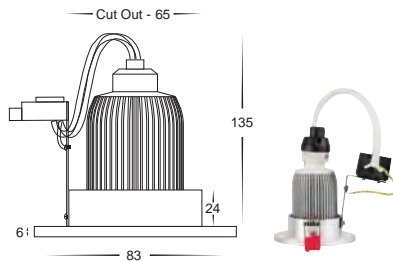

White IP Rated Downlight Kit

- IP Rated White Fixed LED Downlight
- Die cast aluminium white, frosted glass
- 240v GU10 35w max
- Cut out: 65mm
- Floating ceramic lamp holder
- IP rating: IP54

IMAGE	PART NUMBER	COLOUR TEMP	OUTPUT	POWER	INCLUDED
	HV4316C	Cool white, 6000k	500lm	240v GU10	Dimmable 10w LED globe
	HV4316W	Warm white, 3000k	460lm	240v GU10	Dimmable 10w LED globe

Brushed Aluminium IP Rated Downlight Kit

- IP Rated Silver Fixed LED Downlight
- Die cast aluminium satin chrome, frosted glass
- 240v GU10 35w max
- Cut out: 65mm
- Floating ceramic lamp holder
- IP rating: IP54

IMAGE	PART NUMBER	COLOUR TEMP	OUTPUT	POWER	INCLUDED
	HV4317C	Cool white, 6000k	500lm	240v LED 10w	Dimmable 10w LED globe
	HV4317W	Warm white, 3000k	460lm	240v LED 10w	Dimmable 10w LED globe