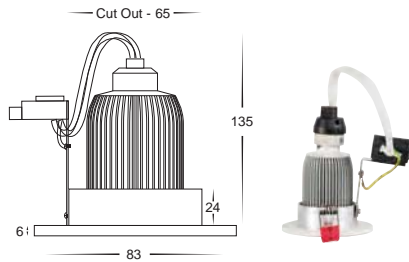

White IP Rated Downlight Kit

- IP Rated White Fixed LED Downlight
- Die cast aluminium white, frosted glass
- 240v GU10 35w max
- Cut out: 65mm
- Floating ceramic lamp holder
- IP rating: IP54

IMAGE	PART NUMBER	COLOUR TEMP	OUTPUT	POWER	INCLUDED
	HV4316C	Cool white, 6000k	500lm	240v GU10	Dimmable 10w LED globe
	HV4316W	Warm white, 3000k	460lm	240v GU10	Dimmable 10w LED globe

Brushed Aluminium IP Rated Downlight Kit

- IP Rated Silver Fixed LED Downlight
- Die cast aluminium satin chrome, frosted glass
- 240v GU10 35w max
- Cut out: 65mm
- Floating ceramic lamp holder
- IP rating: IP54

IMAGE	PART NUMBER	COLOUR TEMP	OUTPUT	POWER	INCLUDED
	HV4317C	Cool white, 6000k	500lm	240v LED 10w	Dimmable 10w LED globe
	HV4317W	Warm white, 3000k	460lm	240v LED 10w	Dimmable 10w LED globe