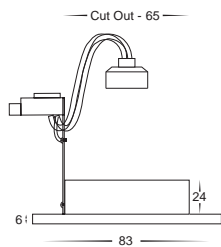

White IP Rated Downlight

- IP Rated White Fixed Downlight
- Die cast aluminium white
- Frosted glass
- Cut out: 65mm
- 240v GU10 35w max
- Floating ceramic lamp holder
- IP rating: IP54

IMAGE	PART NUMBER	COLOUR TEMP	OUTPUT	POWER	INCLUDED
	HV4306	NA	NA	240v GU10 35w Max	Frame and lamp holder

Brushed Aluminium IP Rated Downlight

- IP Rated Silver Fixed Downlight
- Die cast aluminium satin chrome
- Frosted glass
- Cut out: 65mm
- 240v GU10 35w max
- Floating ceramic lamp holder
- IP rating: IP54

IMAGE	PART NUMBER	COLOUR TEMP	OUTPUT	POWER	INCLUDED
	HV4307	NA	NA	240v GU10 35w Max	Frame and lamp holder