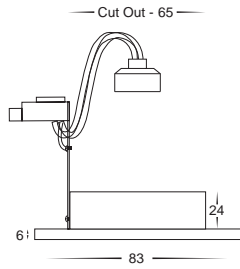

White IP Rated Downlight

- IP Rated White Fixed Downlight
- Die cast aluminium white
- Frosted glass
- Cut out: 65mm
- 240v GU10 35w max
- Floating ceramic lamp holder
- IP rating: IP54

IMAGE	PART NUMBER	COLOUR TEMP	OUTPUT	POWER	INCLUDED
	HV4306	NA	NA	240v GU10 35w Max	Frame and lamp holder

Brushed Aluminium IP Rated Downlight

- IP Rated Silver Fixed Downlight
- Die cast aluminium satin chrome
- Frosted glass
- Cut out: 65mm
- 240v GU10 35w max
- Floating ceramic lamp holder
- IP rating: IP54

IMAGE	PART NUMBER	COLOUR TEMP	OUTPUT	POWER	INCLUDED
	HV4307	NA	NA	240v GU10 35w Max	Frame and lamp holder