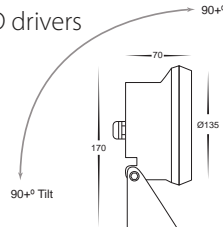

316 Stainless Steel Submersible/Garden Light LED

- Submersible multi-colour function pond light
- Stainless steel 316 marine grade
- RGB multi-colour function fade mode
- Includes 3m cable
- IP Rating: IP68

316 Stainless Steel Submersible/Garden Light LED

- Submersible pond light
- Stainless steel 316 marine grade
- Includes 3m Cable
- IP Rating: IP68
- Refer to pages 188-192 for suitable LED drivers

Optional Garden Spike Available - HV350-SPK (see Page 179)