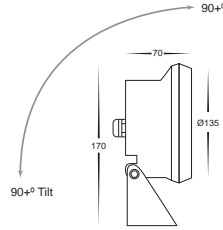

316 Stainless Steel Submersible/Garden Light LED

- Submersible multi-colour function pond light
- Stainless steel 316 marine grade
- RGB multi-colour function fade mode
- Includes 3m cable
- IP Rating: IP68

316 Stainless Steel Submersible/Garden Light LED

- Submersible pond light
- Stainless steel 316 marine grade
- Includes 3m Cable
- IP Rating: IP68
- Refer to pages 188-192 for suitable LED drivers

Optional Garden Spike Available - HV350-SPK (see Page 179)