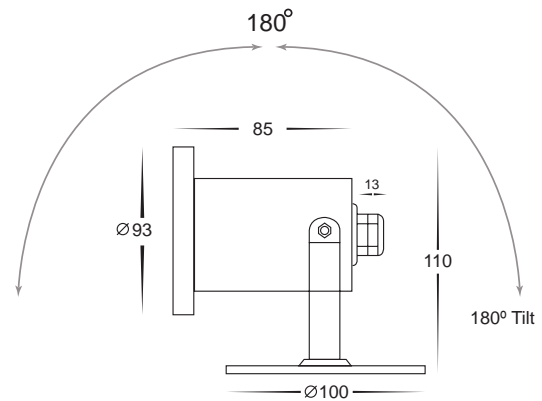

316 Stainless Steel Submersible Pond Lights

- Submersible pond light
- Stainless steel 316 marine grade
- 4 metre cable
- 12v MR16 20w Max
- IP rating: IP68
- Refer to pages 188-192 for suitable LED drivers

316 Stainless Steel Submersible Pond Lights

IMAGE	PART NUMBER	COLOUR TEMP	OUTPUT	POWER	INCLUDED GLOBES
	HV3901C	Cool white, 6000k	300lm	12v LED 5w	5w LED globe
	HV3901W	Warm white, 3000k	250lm	12v LED 5w	5w LED globe