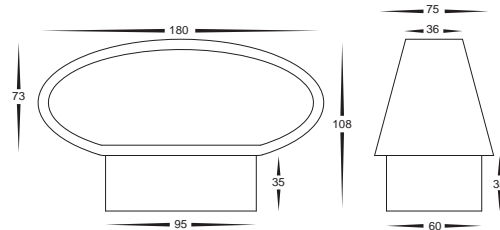

## Matt Black Up/Down LED Wall Lights

- LED wall light
- Aluminium poly powder coated black
- IP Rating: IP54

IMAGE	PART NUMBER	COLOUR TEMP	OUTPUT	POWER	INCLUDED GLOBES
	<b>HV3661W-BLK</b>	Warm white, 3000k	460lm	240v LED 9w	Built-in 9w LED

## Matt White Up/Down LED Wall Lights

- LED wall light
- Aluminium poly powder coated white
- IP Rating: IP54

IMAGE	PART NUMBER	COLOUR TEMP	OUTPUT	POWER	INCLUDED GLOBES
	<b>HV3661W-WHT</b>	Warm white, 3000k	460lm	240v LED 9w	Built-in 9w LED