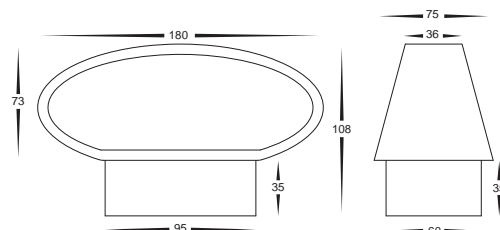

## Matt White Up/Down LED Wall Lights

- LED wall light
- Aluminium poly powder coated white
- IP Rating: IP54

IMAGE	PART NUMBER	COLOUR TEMP	OUTPUT	POWER	INCLUDED GLOBES
	<b>HV3661W-WHT</b>	Warm white, 3000k	460lm	240v LED 9w	Built-in 9w LED