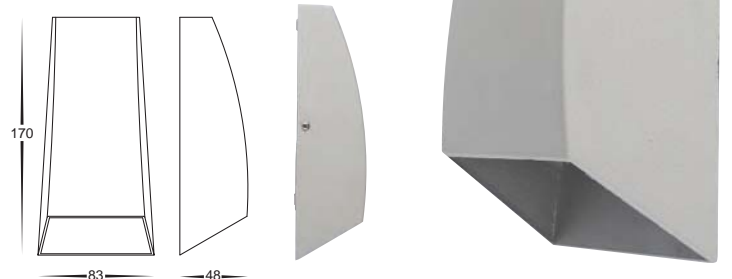

# Matt White Up/Down LED Wall Lights

- Up/down wall light
- Aluminium poly powder coated white
- IP Rating: IP54

IMAGE	PART NUMBER	COLOUR TEMP	OUTPUT	POWER	INCLUDED GLOBES
	<b>HV3652W</b>	Warm white, 3000k	2 x 240lm	240v LED 6w	Built-in 2x3w LED

# Matt Silver Up/Down LED Wall Lights

- Up/down wall light
- Aluminium poly powder coated silver
- IP Rating: IP54

IMAGE	PART NUMBER	COLOUR TEMP	OUTPUT	POWER	INCLUDED GLOBES
	<b>HV3654W</b>	Warm white, 3000k	2 x 240lm	240v LED 6w	Built-in 2x3w LED