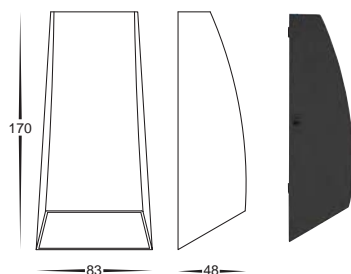

## 316 Stainless Steel Up/Down Wall Lights

- Square up/down wall pillar light
- Stainless steel 316 marine grade
- Tempered glass
- IP Rating: IP54

IMAGE	PART NUMBER	COLOUR TEMP	OUTPUT	POWER	INCLUDED GLOBES
	<b>HV3633C</b>	Cool white, 6000k	2 x 300lm	240v LED 10w	2 x 5w LED globes
	<b>HV3633W</b>	Warm white, 3000k	2 x 250lm	240v LED 10w	2 x 5w LED globes

## Matt Black Up/Down LED Wall Lights

- Up/down wall light
- Aluminium poly powder coated black
- IP rating: IP54

IMAGE	PART NUMBER	COLOUR TEMP	OUTPUT	POWER	INCLUDED GLOBES
	<b>HV3651W</b>	Warm white, 3000k	2 x 240lm	240v LED 6w	Built in 2 x 3w LED