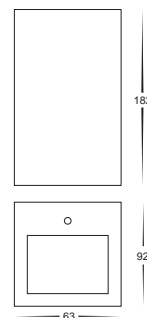

## 316 Stainless Steel Up/Down Wall Lights

- Square up/down wall pillar light
- Stainless steel 316 marine grade
- Tempered glass
- IP Rating: IP54

IMAGE	PART NUMBER	COLOUR TEMP	OUTPUT	POWER	INCLUDED GLOBES
	<b>HV3633C</b>	Cool white, 6000k	2 x 300lm	240v LED 10w	2 x 5w LED globes
	<b>HV3633W</b>	Warm white, 3000k	2 x 250lm	240v LED 10w	2 x 5w LED globes

## Matt Black Up/Down LED Wall Lights

- Up/down wall light
- Aluminium poly powder coated black
- IP rating: IP54

IMAGE	PART NUMBER	COLOUR TEMP	OUTPUT	POWER	INCLUDED GLOBES
	<b>HV3651W</b>	Warm white, 3000k	2 x 240lm	240v LED 6w	Built in 2 x 3w LED