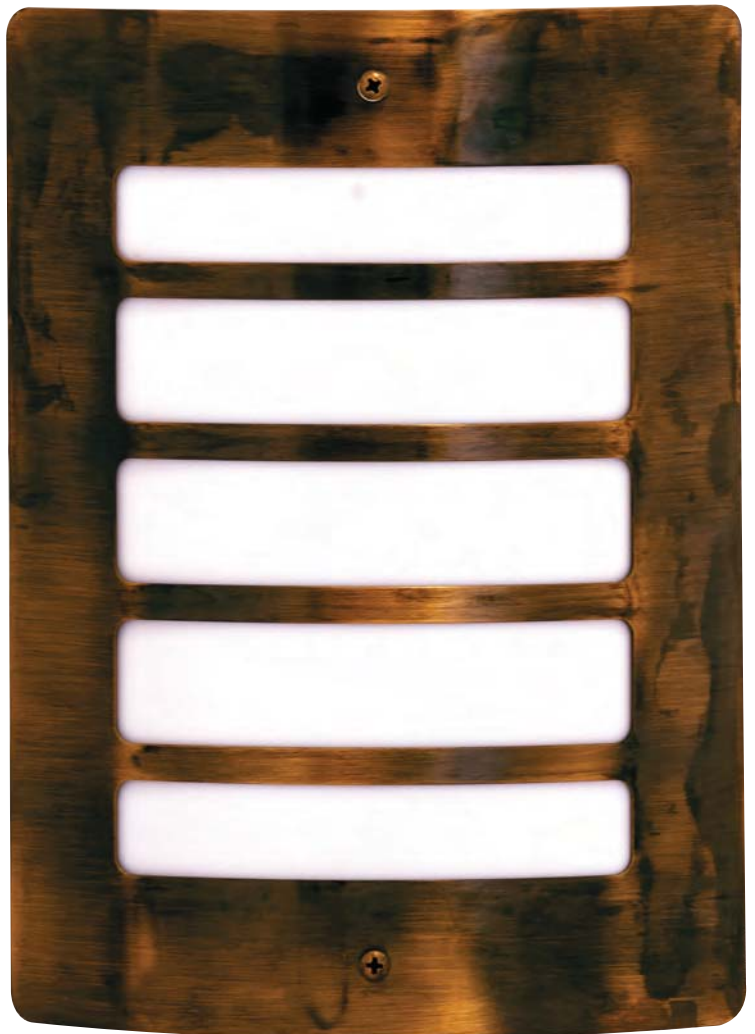

Antique Brass LED Mask Light

- Wall mask
- Five slot with opal diffuser
- Antique brass finish
- IP Rating: IP44

Antique Brass Mask Light

 *Optional LED dimmer
- HV9625 (see Page 179)*

IMAGE	PART NUMBER	COLOUR TEMP	OUTPUT	POWER	INCLUDED GLOBES
	HV36142C	Cool white, 6000k	580lm	240v LED 10w	Dimmable Built in 10w LED
	HV36142W	Warm white, 3000k	520lm	240v LED 10w	Dimmable Built in 10w LED