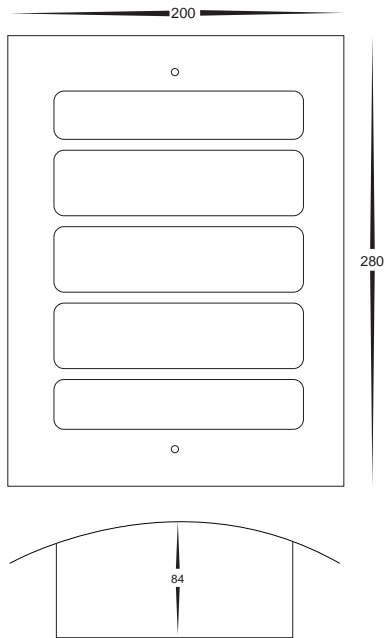

Antique Brass LED Mask Light

- Wall mask
- Five slot with opal diffuser
- Antique brass finish
- IP Rating: IP44

Antique Brass Mask Light

 *Optional LED dimmer
- HV9625 (see Page 179)*

IMAGE	PART NUMBER	COLOUR TEMP	OUTPUT	POWER	INCLUDED GLOBES
	HV36142C	Cool white, 6000k	580lm	240v LED 10w	Dimmable Built in 10w LED
	HV36142W	Warm white, 3000k	520lm	240v LED 10w	Dimmable Built in 10w LED