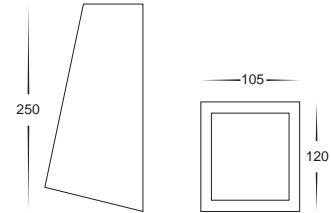

Weathered Copper

Copper Wall Wedge Lights

- Wall wedge
- Copper body
- Frosted tempered glass
- Fast weathering for classic aged appearance
- E27 240v 60w max
- IP rating: IP44

| IMAGE | PART NUMBER | COLOUR TEMP | OUTPUT | POWER | INCLUDED GLOBES |
|-------|----------------|-------------------|--------|-------------|-----------------|
| | HV3611C | Cool white, 6000k | 240lm | 240v LED 3w | 3w LED globe |
| | HV3611W | Warm white, 3000k | 220lm | 240v LED 3w | 3w LED globe |

All globes supplied with fittings are non dimmable. If you require 240v dimmable globes refer to pages (169 - 178)

Weathered Copper

Copper Wall Wedge Lights

- Wall wedge
- Copper body
- Frosted tempered glass
- Fast weathering for classic aged appearance
- GU10 240v 35w max
- IP rating: IP44

| IMAGE | PART NUMBER | COLOUR TEMP | OUTPUT | POWER | INCLUDED GLOBES |
|-------|----------------|-------------------|--------|-------------|-----------------|
| | HV3612C | Cool white, 6000k | 300lm | 240v LED 5w | 5w LED globe |
| | HV3612W | Warm white, 3000k | 250lm | 240v LED 5w | 5w LED globe |