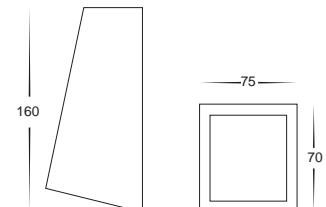

Weathered Copper

Copper Wall Wedge Lights

- Wall wedge
- Copper body
- Frosted tempered glass
- Fast weathering for classic aged appearance
- E27 240v 60w max
- IP rating: IP44

| IMAGE | PART NUMBER | COLOUR TEMP | OUTPUT | POWER | INCLUDED GLOBES |
|-------|----------------|-------------------|--------|-------------|-----------------|
| | HV3611C | Cool white, 6000k | 240lm | 240v LED 3w | 3w LED globe |
| | HV3611W | Warm white, 3000k | 220lm | 240v LED 3w | 3w LED globe |

All globes supplied with fittings are non dimmable. If you require 240v dimmable globes refer to pages (169 - 178)

Weathered Copper

Copper Wall Wedge Lights

- Wall wedge
- Copper body
- Frosted tempered glass
- Fast weathering for classic aged appearance
- GU10 240v 35w max
- IP rating: IP44