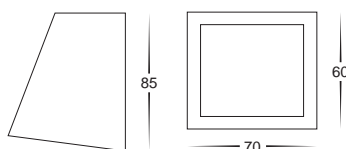

# 316 Stainless Steel Wall Wedge Lights

- Wall wedge
- Stainless steel 316 marine grade
- Frosted tempered glass
- 12v MR16 20w max
- IP rating: IP44

IMAGE	PART NUMBER	COLOUR TEMP	OUTPUT	POWER	INCLUDED GLOBES
	<b>HV3605C</b>	Cool white, 6000k	300lm	12v LED 5w	5w LED globe
	<b>HV3605W</b>	Warm white, 3000k	250lm	12v LED 5w	5w LED globe

# 316 Stainless Steel Wall Wedge Lights

- Mini wall wedge
- Stainless steel 316 marine grade
- Frosted tempered glass
- 12v G4 20w max
- IP rating: IP44

IMAGE	PART NUMBER	COLOUR TEMP	OUTPUT	POWER	INCLUDED GLOBES
	<b>HV3608C</b>	Cool white, 6000k	110lm	12v LED 1.4w	1.4w LED globe
	<b>HV3608W</b>	Warm white, 3000k	90lm	12v LED 1.4w	1.4w LED globe