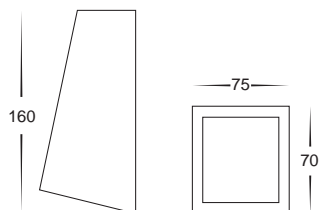

# 316 Stainless Steel Wall Wedge Lights

- Wall wedge
- Stainless steel 316 marine grade
- Frosted tempered glass
- 12v MR16 20w max
- IP rating: IP44

IMAGE	PART NUMBER	COLOUR TEMP	OUTPUT	POWER	INCLUDED GLOBES
	<b>HV3605C</b>	Cool white, 6000k	300lm	12v LED 5w	5w LED globe
	<b>HV3605W</b>	Warm white, 3000k	250lm	12v LED 5w	5w LED globe

# 316 Stainless Steel Wall Wedge Lights

- Mini wall wedge
- Stainless steel 316 marine grade
- Frosted tempered glass
- 12v G4 20w max
- IP rating: IP44

IMAGE	PART NUMBER	COLOUR TEMP	OUTPUT	POWER	INCLUDED GLOBES
	<b>HV3608C</b>	Cool white, 6000k	110lm	12v LED 1.4w	1.4w LED globe
	<b>HV3608W</b>	Warm white, 3000k	90lm	12v LED 1.4w	1.4w LED globe