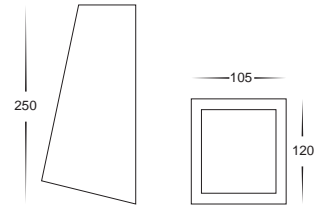

## 316 Stainless Steel Wall Wedge Lights

- Wall wedge
- Stainless steel 316 marine grade
- Frosted tempered glass
- E27 240v 60w max
- IP rating: IP44

| IMAGE | PART NUMBER    | COLOUR TEMP       | OUTPUT | POWER       | INCLUDED GLOBES |
|-------|----------------|-------------------|--------|-------------|-----------------|
|       | <b>HV3601C</b> | Cool white, 6000k | 240lm  | 240v LED 3w | 3w LED globe    |
|       | <b>HV3601W</b> | Warm white, 3000k | 220lm  | 240v LED 3w | 3w LED globe    |

## 316 Stainless Steel Wall Wedge Lights

- Wall wedge
- Stainless steel 316 marine grade
- Frosted tempered glass
- GU10 240v 35w max
- IP rating: IP44

| IMAGE | PART NUMBER    | COLOUR TEMP       | OUTPUT | POWER       | INCLUDED GLOBES |
|-------|----------------|-------------------|--------|-------------|-----------------|
|       | <b>HV3602C</b> | Cool white, 6000k | 300lm  | 240v LED 5w | 5w LED globe    |
|       | <b>HV3602W</b> | Warm white, 3000k | 250lm  | 240v LED 5w | 5w LED globe    |