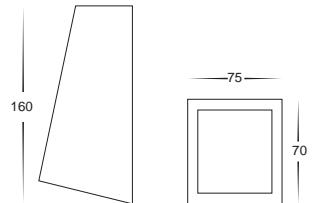

## 316 Stainless Steel Wall Wedge Lights

- Wall wedge
- Stainless steel 316 marine grade
- Frosted tempered glass
- E27 240v 60w max
- IP rating: IP44

| IMAGE | PART NUMBER    | COLOUR TEMP       | OUTPUT | POWER       | INCLUDED GLOBES |
|-------|----------------|-------------------|--------|-------------|-----------------|
|       | <b>HV3601C</b> | Cool white, 6000k | 240lm  | 240v LED 3w | 3w LED globe    |
|       | <b>HV3601W</b> | Warm white, 3000k | 220lm  | 240v LED 3w | 3w LED globe    |

## 316 Stainless Steel Wall Wedge Lights

- Wall wedge
- Stainless steel 316 marine grade
- Frosted tempered glass
- GU10 240v 35w max
- IP rating: IP44

| IMAGE | PART NUMBER    | COLOUR TEMP       | OUTPUT | POWER       | INCLUDED GLOBES |
|-------|----------------|-------------------|--------|-------------|-----------------|
|       | <b>HV3602C</b> | Cool white, 6000k | 300lm  | 240v LED 5w | 5w LED globe    |
|       | <b>HV3602W</b> | Warm white, 3000k | 250lm  | 240v LED 5w | 5w LED globe    |