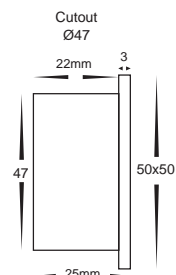

Recessed LED Step Light Square

- Recessed square step light
- Aluminium silver finish
- Cut out: 47mm
- Installation depth: 25mm
- Face: 50mm x 50mm
- 12v Built-in 1w LED
- IP Rating: IP20
- Refer to pages 188-192 for suitable LED drivers

IMAGE	PART NUMBER	COLOUR TEMP	OUTPUT	POWER	INCLUDED GLOBES
	HV3261W	Warm white, 3000k	95lm	12v LED 1w	Built in 1w LED

All low voltage products that specify LED or are supplied with a 12v LED globe must be used with a suitable LED driver, refer to pages (188 - 192)

Recessed LED Step Light Round

- Recessed round step light
- Aluminium silver finish
- Cut out: 47mm
- Installation depth: 25mm
- Face diameter: 50mm
- IP Rating: IP20
- Refer to pages 188-192 for suitable LED drivers