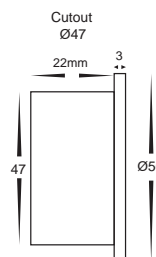

Recessed LED Step Light Square

- Recessed square step light
- Aluminium silver finish
- Cut out: 47mm
- Installation depth: 25mm
- Face: 50mm x 50mm
- 12v Built-in 1w LED
- IP Rating: IP20
- Refer to pages 188-192 for suitable LED drivers

Recessed LED Step Light Round

- Recessed round step light
- Aluminium silver finish
- Cut out: 47mm
- Installation depth: 25mm
- Face diameter: 50mm
- IP Rating: IP20
- Refer to pages 188-192 for suitable LED drivers