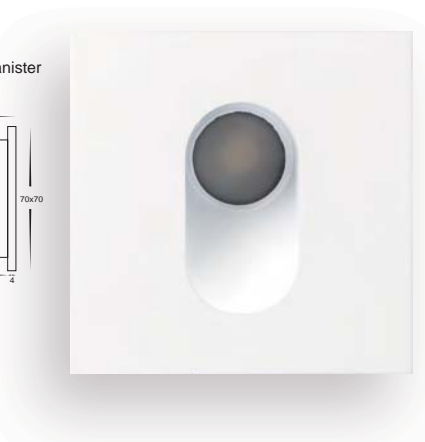

Recessed LED Step Light

- Recessed square step light
- Aluminium white finish
- Includes aluminium canister
- Cut out not using aluminium canister: 38mm
- Cut out using aluminium canister: 44mm
- Face: 60mm x 60mm
- Installation depth: 66mm
- IP Rating: IP44
- Supplied with dedicated LED driver

IMAGE	PART NUMBER	COLOUR TEMP	OUTPUT	POWER	INCLUDED GLOBES
	HV3211W	Warm white, 3000k	110lm	240v LED 1w	Built in 1w LED

Recessed LED Step Light

- Recessed square step light
- Aluminium white finish
- Includes aluminium canister
- Cut out not using aluminium canister: 38mm
- Cut out using aluminium canister: 44mm
- Face: 60mm x 60mm
- Installation depth: 66mm
- IP Rating: IP44
- Supplied with dedicated LED driver

IMAGE	PART NUMBER	COLOUR TEMP	OUTPUT	POWER	INCLUDED GLOBES
	HV3212W	Warm white, 3000k	110lm	240v LED 1w	Built in 1w LED

Recessed LED Step Light

- Recessed square step light
- Aluminium white finish
- Includes aluminium canister
- Cut out not using aluminium canister: 53mm
- Cut out using aluminium canister: 59mm
- Face: 70mm x 70mm
- Installation depth: 75mm
- IP Rating: IP65
- Supplied with dedicated LED driver

IMAGE	PART NUMBER	COLOUR TEMP	OUTPUT	POWER	INCLUDED GLOBES
	HV3213W	Warm white, 3000k	190lm	240v LED 3w	Built in 3w LED