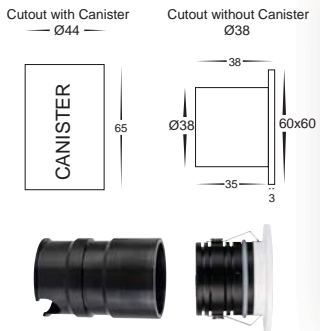

Recessed LED Step Light

- Recessed square step light
- Aluminium white finish
- Includes aluminium canister
- Cut out not using aluminium canister: 38mm
- Cut out using aluminium canister: 44mm
- Face: 60mm x 60mm
- Installation depth: 66mm
- IP Rating: IP44
- Supplied with dedicated LED driver

IMAGE	PART NUMBER	COLOUR TEMP	OUTPUT	POWER	INCLUDED GLOBES
	HV3211W	Warm white, 3000k	110lm	240v LED 1w	Built in 1w LED

Recessed LED Step Light

- Recessed square step light
- Aluminium white finish
- Includes aluminium canister
- Cut out not using aluminium canister: 38mm
- Cut out using aluminium canister: 44mm
- Face: 60mm x 60mm
- Installation depth: 66mm
- IP Rating: IP44
- Supplied with dedicated LED driver

IMAGE	PART NUMBER	COLOUR TEMP	OUTPUT	POWER	INCLUDED GLOBES
	HV3212W	Warm white, 3000k	110lm	240v LED 1w	Built in 1w LED

Recessed LED Step Light

- Recessed square step light
- Aluminium white finish
- Includes aluminium canister
- Cut out not using aluminium canister: 53mm
- Cut out using aluminium canister: 59mm
- Face: 70mm x 70mm
- Installation depth: 75mm
- IP Rating: IP65
- Supplied with dedicated LED driver

IMAGE	PART NUMBER	COLOUR TEMP	OUTPUT	POWER	INCLUDED GLOBES
	HV3213W	Warm white, 3000k	190lm	240v LED 3w	Built in 3w LED