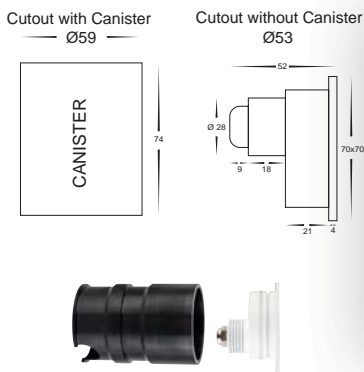

Recessed LED Step Light

- Recessed square step light
- Aluminium white finish
- Includes aluminium canister
- Cut out not using aluminium canister: 38mm
- Cut out using aluminium canister: 44mm
- Face: 60mm x 60mm
- Installation depth: 66mm
- IP Rating: IP44
- Supplied with dedicated LED driver

IMAGE	PART NUMBER	COLOUR TEMP	OUTPUT	POWER	INCLUDED GLOBES
	HV3211W	Warm white, 3000k	110lm	240v LED 1w	Built in 1w LED

Recessed LED Step Light

- Recessed square step light
- Aluminium white finish
- Includes aluminium canister
- Cut out not using aluminium canister: 38mm
- Cut out using aluminium canister: 44mm
- Face: 60mm x 60mm
- Installation depth: 66mm
- IP Rating: IP44
- Supplied with dedicated LED driver

IMAGE	PART NUMBER	COLOUR TEMP	OUTPUT	POWER	INCLUDED GLOBES
	HV3212W	Warm white, 3000k	110lm	240v LED 1w	Built in 1w LED

Recessed LED Step Light

- Recessed square step light
- Aluminium white finish
- Includes aluminium canister
- Cut out not using aluminium canister: 53mm
- Cut out using aluminium canister: 59mm
- Face: 70mm x 70mm
- Installation depth: 75mm
- IP Rating: IP65
- Supplied with dedicated LED driver

IMAGE	PART NUMBER	COLOUR TEMP	OUTPUT	POWER	INCLUDED GLOBES
	HV3213W	Warm white, 3000k	190lm	240v LED 3w	Built in 3w LED