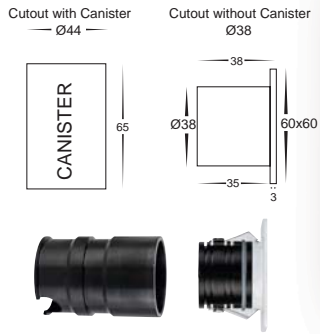

Recessed LED Step Light

- Recessed square step light
- Aluminium white finish
- Includes aluminium canister
- Cut out not using aluminium canister: 38mm
- Cut out using aluminium canister: 44mm
- Face: 60mm x 60mm
- Installation depth: 66mm
- IP Rating: IP44
- Supplied with dedicated LED driver

IMAGE	PART NUMBER	COLOUR TEMP	OUTPUT	POWER	INCLUDED GLOBES
	HV3211W	Warm white, 3000k	110lm	240v LED 1w	Built in 1w LED

Recessed LED Step Light

- Recessed square step light
- Aluminium white finish
- Includes aluminium canister
- Cut out not using aluminium canister: 38mm
- Cut out using aluminium canister: 44mm
- Face: 60mm x 60mm
- Installation depth: 66mm
- IP Rating: IP44
- Supplied with dedicated LED driver

IMAGE	PART NUMBER	COLOUR TEMP	OUTPUT	POWER	INCLUDED GLOBES
	HV3212W	Warm white, 3000k	110lm	240v LED 1w	Built in 1w LED

Recessed LED Step Light

- Recessed square step light
- Aluminium white finish
- Includes aluminium canister
- Cut out not using aluminium canister: 53mm
- Cut out using aluminium canister: 59mm
- Face: 70mm x 70mm
- Installation depth: 75mm
- IP Rating: IP65
- Supplied with dedicated LED driver

IMAGE	PART NUMBER	COLOUR TEMP	OUTPUT	POWER	INCLUDED GLOBES
	HV3213W	Warm white, 3000k	190lm	240v LED 3w	Built in 3w LED