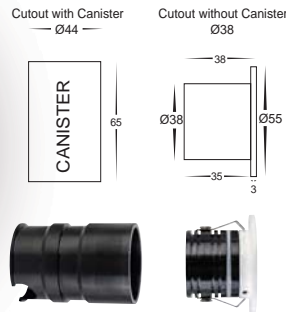

## Recessed LED Step Light

- Recessed round step light
- Aluminium white finish
- Includes aluminium canister
- Cut out not using aluminium canister: 38mm
- Cut out using aluminium canister: 44mm
- Face Diameter: 55mm
- Installation depth: 66mm
- IP Rating: IP20
- Supplied with dedicated LED driver

IMAGE	PART NUMBER	COLOUR TEMP	OUTPUT	POWER	INCLUDED GLOBES
	<b>HV3201W</b>	Warm white, 3000k	110lm	240v LED 1w	Built in 1w LED

## Recessed LED Step Light

- Recessed round step light
- Aluminium white finish
- Includes aluminium canister
- Cut out not using aluminium canister: 53mm
- Cut out using aluminium canister: 59mm
- Face Diameter: 70mm
- Installation depth: 74mm
- IP Rating: IP65
- Supplied with dedicated LED driver