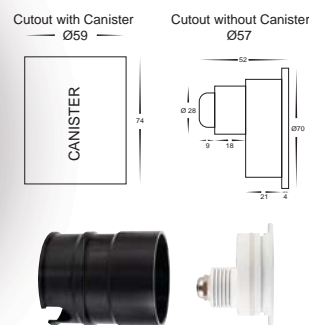

## Recessed LED Step Light

- Recessed round step light
- Aluminium white finish
- Includes aluminium canister
- Cut out not using aluminium canister: 38mm
- Cut out using aluminium canister: 44mm
- Face Diameter: 55mm
- Installation depth: 66mm
- IP Rating: IP20
- Supplied with dedicated LED driver

IMAGE	PART NUMBER	COLOUR TEMP	OUTPUT	POWER	INCLUDED GLOBES
	<b>HV3202W</b>	Warm white, 3000k	110lm	240v LED 1w	Built in 1w LED

## Recessed LED Step Light

- Recessed round step light
- Aluminium white finish
- Includes aluminium canister
- Cut out not using aluminium canister: 53mm
- Cut out using aluminium canister: 59mm
- Face Diameter: 70mm
- Installation depth: 74mm
- IP Rating: IP65
- Supplied with dedicated LED driver