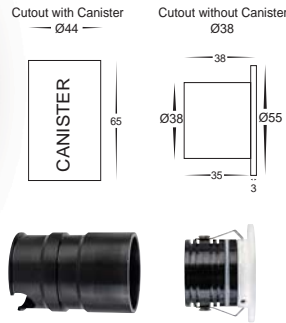

## Recessed LED Step Light

- Recessed round step light
- Aluminium white finish
- Includes aluminium canister
- Cut out not using aluminium canister: 38mm
- Cut out using aluminium canister: 44mm
- Face Diameter: 55mm
- Installation depth: 66mm
- IP Rating: IP20
- Supplied with dedicated LED driver

IMAGE	PART NUMBER	COLOUR TEMP	OUTPUT	POWER	INCLUDED GLOBES
	<b>HV3201W</b>	Warm white, 3000k	110lm	240v LED 1w	Built in 1w LED

## Recessed LED Step Light

- Recessed round step light
- Aluminium white finish
- Includes aluminium canister
- Cut out not using aluminium canister: 53mm
- Cut out using aluminium canister: 59mm
- Face Diameter: 70mm
- Installation depth: 74mm
- IP Rating: IP65
- Supplied with dedicated LED driver