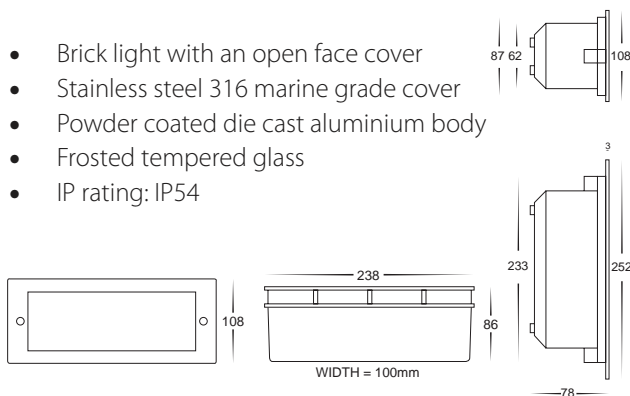

316 Stainless Steel LED Brick Lights

- Brick light with an open face cover
- Stainless steel 316 marine grade cover
- Powder coated die cast aluminium body
- Frosted tempered glass
- IP rating: IP54

IMAGE	PART NUMBER	COLOUR TEMP	OUTPUT	POWER	INCLUDED GLOBES
	HV3003C	Cool white, 6000k	580lm	240v LED 10w	Dimmable Built in 10w LED
	HV3003W	Warm white, 3000k	520lm	240v LED 10w	Dimmable Built in 10w LED

316 Stainless Steel LED Brick Lights

- Brick light with grill cover
- Stainless steel 316 marine grade cover
- Powder coated die cast aluminium body
- Frosted tempered glass
- IP rating: IP54

IMAGE	PART NUMBER	COLOUR TEMP	OUTPUT	POWER	INCLUDED GLOBES
	HV3004C	Cool white, 6000k	580lm	240v LED 10w	Dimmable Built in 10w LED
	HV3004W	Warm white, 3000k	520lm	240v LED 10w	Dimmable Built in 10w LED