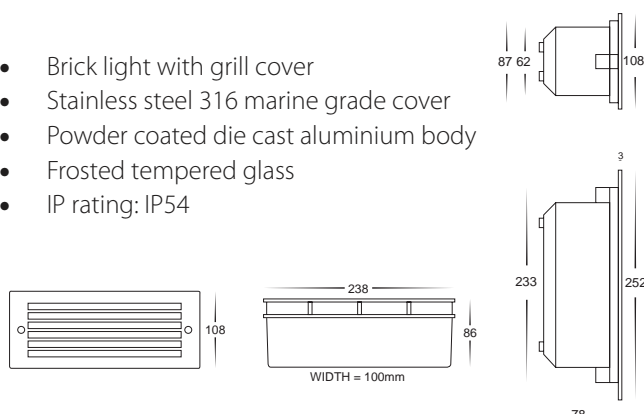

316 Stainless Steel LED Brick Lights

- Brick light with an open face cover
- Stainless steel 316 marine grade cover
- Powder coated die cast aluminium body
- Frosted tempered glass
- IP rating: IP54

IMAGE	PART NUMBER	COLOUR TEMP	OUTPUT	POWER	INCLUDED GLOBES
	HV3003C	Cool white, 6000k	580lm	240v LED 10w	Dimmable Built in 10w LED
	HV3003W	Warm white, 3000k	520lm	240v LED 10w	Dimmable Built in 10w LED

316 Stainless Steel LED Brick Lights

- Brick light with grill cover
- Stainless steel 316 marine grade cover
- Powder coated die cast aluminium body
- Frosted tempered glass
- IP rating: IP54

IMAGE	PART NUMBER	COLOUR TEMP	OUTPUT	POWER	INCLUDED GLOBES
	HV3004C	Cool white, 6000k	580lm	240v LED 10w	Dimmable Built in 10w LED
	HV3004W	Warm white, 3000k	520lm	240v LED 10w	Dimmable Built in 10w LED