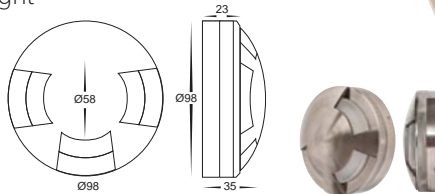

Aluminium LED Surface Mounted Triple Step Lights

- Surface mounted triple step light
- Titanium coloured aluminium
- Frosted tempered glass
- IP Rating: IP65

| IMAGE | PART NUMBER | COLOUR TEMP | OUTPUT | POWER | INCLUDED GLOBES |
|-------|---------------------|-------------------|--------|-------------|-----------------|
| | HV2968C-240V | Cool white, 6000k | 400lm | 240v LED 5w | Built-in 5w LED |
| | HV2968W-240V | Warm white, 3000k | 360lm | 240v LED 5w | Built-in 5w LED |
| | HV2968C-12V | Cool white, 6000k | 400lm | 12v LED 5w | Built-in 5w LED |
| | HV2968W-12V | Warm white, 3000k | 360lm | 12v LED 5w | Built-in 5w LED |

All low voltage products that specify LED or are supplied with a 12v LED globe must be used with a suitable LED driver, refer to pages (188 - 192)

Aluminium LED Surface Mounted Four-way Step Lights

- Surface mounted four-way step light
- Titanium coloured aluminium
- Frosted tempered glass
- IP Rating: IP65