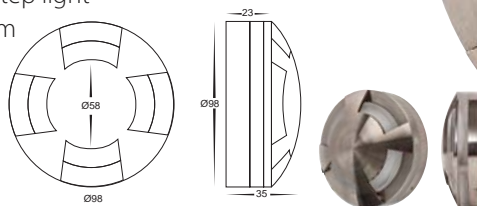

Aluminium LED Surface Mounted Triple Step Lights

- Surface mounted triple step light
- Titanium coloured aluminium
- Frosted tempered glass
- IP Rating: IP65

| IMAGE | PART NUMBER | COLOUR TEMP | OUTPUT | POWER | INCLUDED GLOBES |
|-------|---------------------|-------------------|--------|-------------|-----------------|
| | HV2968C-240V | Cool white, 6000k | 400lm | 240v LED 5w | Built-in 5w LED |
| | HV2968W-240V | Warm white, 3000k | 360lm | 240v LED 5w | Built-in 5w LED |
| | HV2968C-12V | Cool white, 6000k | 400lm | 12v LED 5w | Built-in 5w LED |
| | HV2968W-12V | Warm white, 3000k | 360lm | 12v LED 5w | Built-in 5w LED |

All low voltage products that specify LED or are supplied with a 12v LED globe must be used with a suitable LED driver, refer to pages (188 - 192)

Aluminium LED Surface Mounted Four-way Step Lights

- Surface mounted four-way step light
- Titanium coloured aluminium
- Frosted tempered glass
- IP Rating: IP65