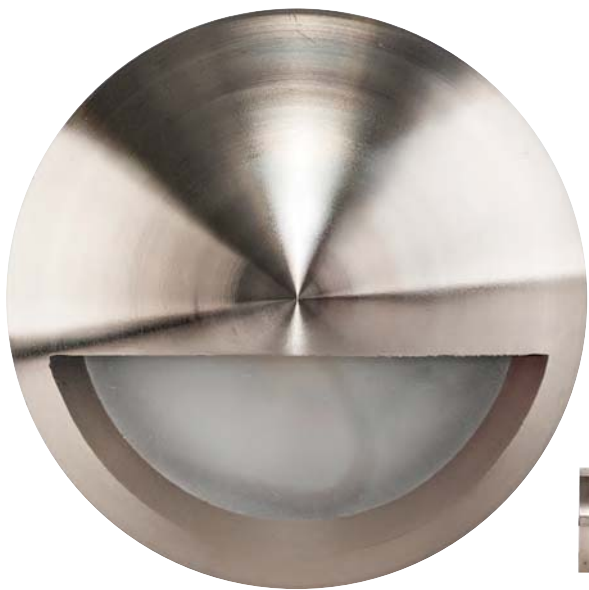

Aluminium LED Surface Mounted Step Lights

- Surface mounted step light open face
- Titanium coloured aluminium
- Frosted tempered glass
- IP Rating: IP65

IMAGE	PART NUMBER	COLOUR TEMP	OUTPUT	POWER	INCLUDED GLOBES
	HV2960C-240V	Cool white, 6000k	400lm	240v LED 5w	Bulit-in 5w LED
	HV2960W-240V	Warm white, 3000k	360lm	240v LED 5w	Bulit-in 5w LED
	HV2960C-12V	Cool white, 6000k	400lm	12v LED 5w	Bulit-in 5w LED
	HV2960W-12V	Warm white, 3000k	360lm	12v LED 5w	Bulit-in 5w LED

All low voltage products that specify LED or are supplied with a 12v LED globe must be used with a suitable LED driver, refer to pages (188 - 192)

Aluminium LED Surface Mounted Eyelid Step Lights

- Surface mounted step light with eyelid
- Titanium coloured aluminium
- Frosted tempered glass
- IP Rating: IP65

IMAGE	PART NUMBER	COLOUR TEMP	OUTPUT	POWER	INCLUDED GLOBES
	HV2961C-240V	Cool white, 6000k	400lm	240v LED 5w	Bulit-in 5w LED
	HV2961W-240V	Warm white, 3000k	360lm	240v LED 5w	Bulit-in 5w LED
	HV2961C-12V	Cool white, 6000k	400lm	12v LED 5w	Bulit-in 5w LED
	HV2961W-12V	Warm white, 3000k	360lm	12v LED 5w	Bulit-in 5w LED