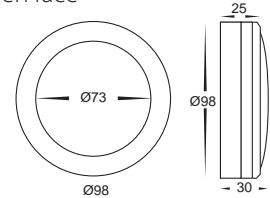

Aluminium LED Surface Mounted Step Lights

- Surface mounted step light open face
- Titanium coloured aluminium
- Frosted tempered glass
- IP Rating: IP65

IMAGE	PART NUMBER	COLOUR TEMP	OUTPUT	POWER	INCLUDED GLOBES
	HV2960C-240V	Cool white, 6000k	400lm	240v LED 5w	Bulit-in 5w LED
	HV2960W-240V	Warm white, 3000k	360lm	240v LED 5w	Bulit-in 5w LED
	HV2960C-12V	Cool white, 6000k	400lm	12v LED 5w	Bulit-in 5w LED
	HV2960W-12V	Warm white, 3000k	360lm	12v LED 5w	Bulit-in 5w LED

All low voltage products that specify LED or are supplied with a 12v LED globe must be used with a suitable LED driver, refer to pages (188 - 192)

Aluminium LED Surface Mounted Eyelid Step Lights

- Surface mounted step light with eyelid
- Titanium coloured aluminium
- Frosted tempered glass
- IP Rating: IP65