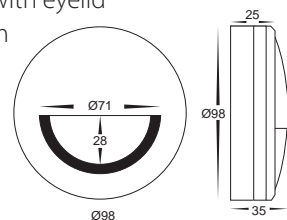

Aluminium LED Surface Mounted Step Lights

- Surface mounted step light open face
- Titanium coloured aluminium
- Frosted tempered glass
- IP Rating: IP65

IMAGE	PART NUMBER	COLOUR TEMP	OUTPUT	POWER	INCLUDED GLOBES
	HV2960C-240V	Cool white, 6000k	400lm	240v LED 5w	Bulit-in 5w LED
	HV2960W-240V	Warm white, 3000k	360lm	240v LED 5w	Bulit-in 5w LED
	HV2960C-12V	Cool white, 6000k	400lm	12v LED 5w	Bulit-in 5w LED
	HV2960W-12V	Warm white, 3000k	360lm	12v LED 5w	Bulit-in 5w LED

All low voltage products that specify LED or are supplied with a 12v LED globe must be used with a suitable LED driver, refer to pages (188 - 192)

Aluminium LED Surface Mounted Eyelid Step Lights

- Surface mounted step light with eyelid
- Titanium coloured aluminium
- Frosted tempered glass
- IP Rating: IP65