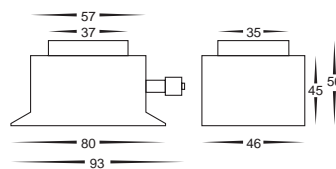

316 Stainless Steel LED Mini Deck Light Kit

- DIY mini deck light set of 6 lights
- Stainless steel 316 marine grade
- Frosted tempered glass
- High powered LED chip
- Cut out: 28mm
- 6 metre cable length per light
- IP rating: IP67
- Not suitable for in-ground installation
- Kit Includes:
 - 6x single deck lights (0.36w per light)
 - 1x LED driver
 - 1x connection box

316 Stainless Steel LED Mini Deck Light Kit

IMAGE	PART NUMBER	COLOUR TEMP	OUTPUT	POWER	INCLUDED GLOBES
	HV2820C	Cool white, 6000k	6x 35lm	12v LED 2.2w	Built in 0.36w LED per light
	HV2820W	Warm white, 3500k	6x 32lm	12v LED 2.2w	Built in 0.36w LED per light