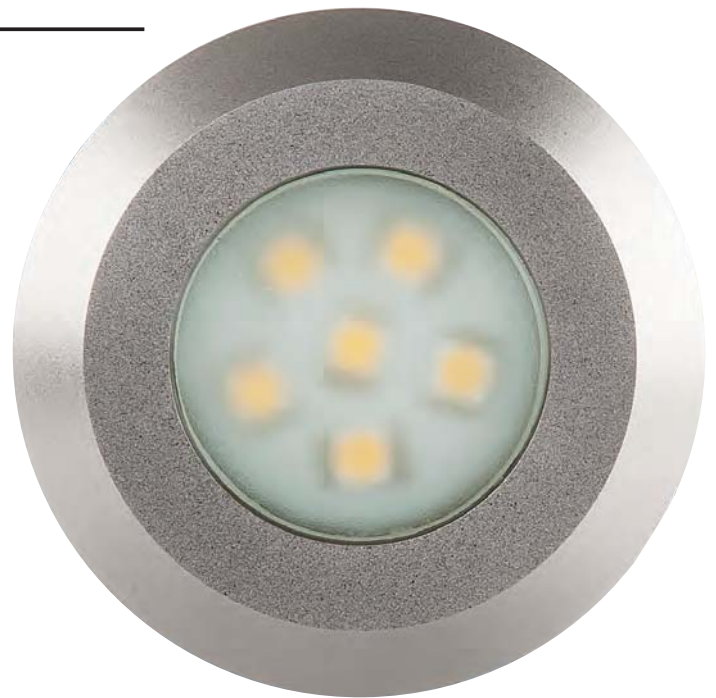

316 Stainless Steel LED Mini Deck Light Kit

- DIY mini deck light set of 6 lights
- Stainless steel 316 marine grade
- Frosted tempered glass
- High powered LED chip
- Cut out: 28mm
- 6 metre cable length per light
- IP rating: IP67
- Not suitable for in-ground installation
- Kit Includes:
 - 6x single deck lights (0.36w per light)
 - 1x LED driver
 - 1x connection box

316 Stainless Steel LED Mini Deck Light Kit

IMAGE	PART NUMBER	COLOUR TEMP	OUTPUT	POWER	INCLUDED GLOBES
	HV2820C	Cool white, 6000k	6x 35lm	12v LED 2.2w	Built in 0.36w LED per light
	HV2820W	Warm white, 3500k	6x 32lm	12v LED 2.2w	Built in 0.36w LED per light