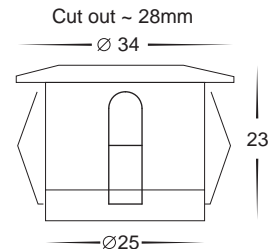

316 Stainless Steel LED Mini Deck Light Kit

- DIY mini deck light set of 6 lights
- Stainless steel 316 marine grade
- Frosted tempered glass
- High powered LED chip
- Cut out: 28mm
- 6 metre cable length per light
- IP rating: IP67
- Not suitable for in-ground installation
- Kit Includes:
 - 6x single deck lights (0.36w per light)
 - 1x LED driver
 - 1x connection box

316 Stainless Steel LED Mini Deck Light Kit

IMAGE	PART NUMBER	COLOUR TEMP	OUTPUT	POWER	INCLUDED GLOBES
	HV2820C	Cool white, 6000k	6x 35lm	12v LED 2.2w	Built in 0.36w LED per light
	HV2820W	Warm white, 3500k	6x 32lm	12v LED 2.2w	Built in 0.36w LED per light