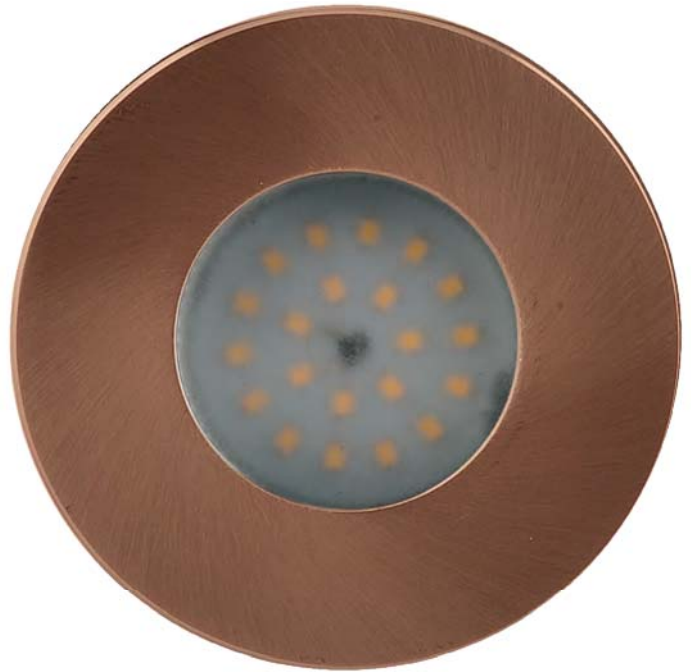

Copper Recessed Step Lights

- Recessed wall/step light copper
- Solid copper face with marine grade 316 stainless steel body
- Fast weathering for classic aged appearance
- Tempered glass
- Cut out not using plastic canister: 63mm
- Cut out using plastic canister: 87mm
- Installation depth needed: 130mm
- IP rating: IP65
- Can be used with a halogen globe
- 240v GU10 35w max / 12v MR16 20w max

Weathered Copper

Copper Recessed Step Lights

IMAGE	PART NUMBER	COLOUR TEMP	OUTPUT	POWER	INCLUDED GLOBES
	HV1912C	Cool white, 6000k	300lm	12v LED 5w	5w LED globe
	HV1912W	Warm white, 3000k	250lm	12v LED 5w	5w LED globe
	HV1914C	Cool white, 6000k	300lm	240v LED 5w	5w LED globe
	HV1914W	Warm white, 3000k	250lm	240v LED 5w	5w LED globe