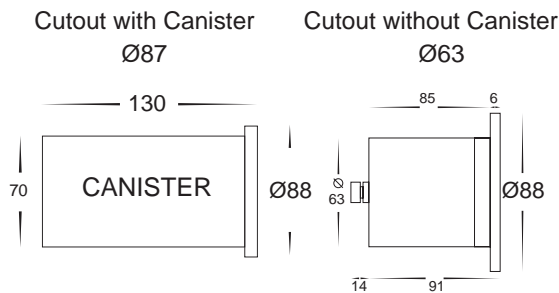

Copper Recessed Step Lights

- Recessed wall/step light copper
- Solid copper face with marine grade 316 stainless steel body
- Fast weathering for classic aged appearance
- Tempered glass
- Cut out not using plastic canister: 63mm
- Cut out using plastic canister: 87mm
- Installation depth needed: 130mm
- IP rating: IP65
- Can be used with a halogen globe
- 240v GU10 35w max / 12v MR16 20w max

Weathered Copper

Copper Recessed Step Lights

IMAGE	PART NUMBER	COLOUR TEMP	OUTPUT	POWER	INCLUDED GLOBES
	HV1912C	Cool white, 6000k	300lm	12v LED 5w	5w LED globe
	HV1912W	Warm white, 3000k	250lm	12v LED 5w	5w LED globe
	HV1914C	Cool white, 6000k	300lm	240v LED 5w	5w LED globe
	HV1914W	Warm white, 3000k	250lm	240v LED 5w	5w LED globe