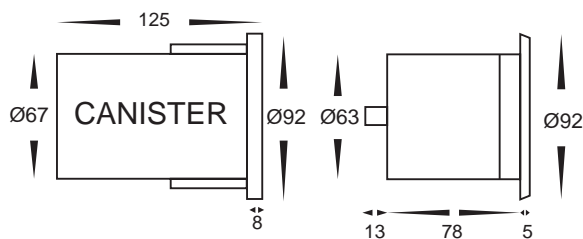

# 316 Stainless Steel Recessed Step Light

- Recessed wall/step light
- Stainless steel 316 marine grade full body
- Tempered glass
- Cut out not using plastic canister: 63mm
- Cut out using plastic canister: 87mm
- Installation depth needed: 125mm
- IP rating: IP65
- Can be used with a halogen globe
- 240v GU10 35w max / 12v MR16 20w max

Cutout with Canister  
Ø87

Cutout without Canister  
Ø63

## 316 Stainless Steel Recessed Step light

IMAGE	PART NUMBER	COLOUR TEMP	OUTPUT	POWER	INCLUDED GLOBES
	<b>HV19022C</b>	Cool white, 6000k	300lm	12v LED 5w	5w LED globe
	<b>HV19022W</b>	Warm white, 3000k	250lm	12v LED 5w	5w LED globe
	<b>HV19042C</b>	Cool white, 6000k	300lm	240v LED 5w	5w LED globe
	<b>HV19042W</b>	Warm white, 3000k	250lm	240v LED 5w	5w LED globe