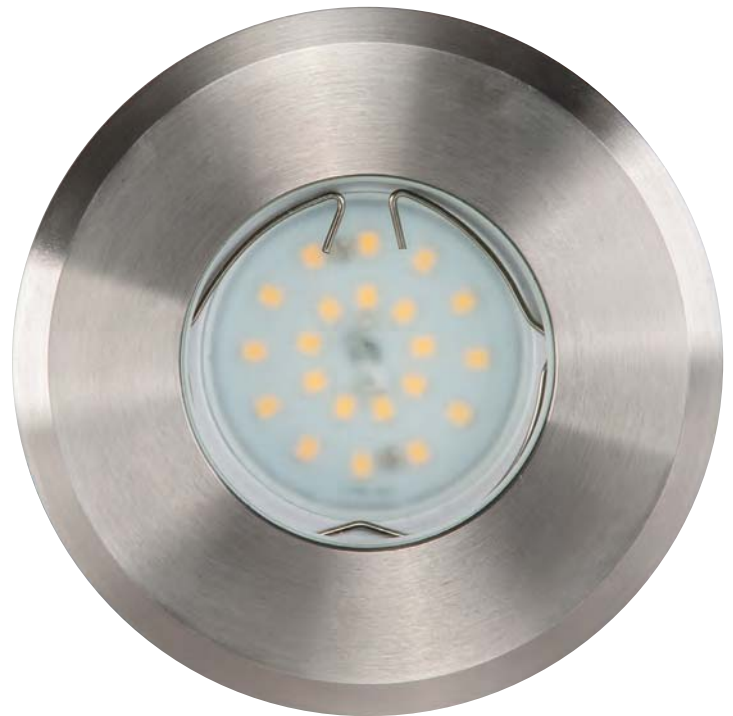

# 316 Stainless Steel Recessed Step Light

- Recessed wall/step light
- Stainless steel 316 marine grade full body
- Tempered glass
- Cut out not using plastic canister: 63mm
- Cut out using plastic canister: 87mm
- Installation depth needed: 125mm
- IP rating: IP65
- Can be used with a halogen globe
- 240v GU10 35w max / 12v MR16 20w max

Cutout with Canister  
Ø87

Cutout without Canister  
Ø63

## 316 Stainless Steel Recessed Step light

IMAGE	PART NUMBER	COLOUR TEMP	OUTPUT	POWER	INCLUDED GLOBES
	<b>HV19022C</b>	Cool white, 6000k	300lm	12v LED 5w	5w LED globe
	<b>HV19022W</b>	Warm white, 3000k	250lm	12v LED 5w	5w LED globe
	<b>HV19042C</b>	Cool white, 6000k	300lm	240v LED 5w	5w LED globe
	<b>HV19042W</b>	Warm white, 3000k	250lm	240v LED 5w	5w LED globe

All globes supplied with fittings are non dimmable. If you require 240v dimmable globes refer to pages (169 - 178)

All low voltage products that specify LED or are supplied with a 12v LED globe must be used with a suitable LED driver, refer to pages (188 - 192)