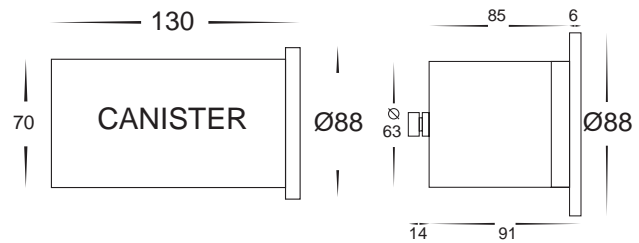

316 Stainless Steel Recessed Step Light

- Recessed wall/step light
- Stainless steel 316 marine grade full body
- Tempered glass
- Cut out not using plastic canister: 63mm
- Cut out using plastic canister: 87mm
- Installation depth needed: 130mm
- IP rating: IP65
- Can be used with a halogen globe
- 240v GU10 35w max / 12v MR16 20w max

Cutout with Canister
Ø87

Cutout without Canister
Ø63

316 Stainless Steel Recessed Step light

IMAGE	PART NUMBER	COLOUR TEMP	OUTPUT	POWER	INCLUDED GLOBES
 + 	HV1902C	Cool white, 6000k	300lm	12v LED 5w	5w LED globe
	HV1902W	Warm white, 3000k	250lm	12v LED 5w	5w LED globe
 + 	HV1904C	Cool white, 6000k	300lm	240v LED 5w	5w LED globe
	HV1904W	Warm white, 3000k	250lm	240v LED 5w	5w LED globe