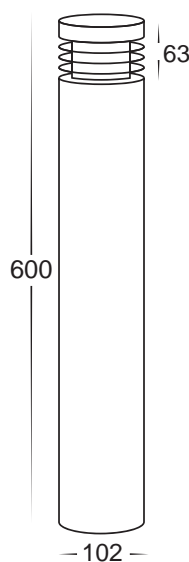

316 Stainless Steel Bollard Lights

- Maxi bollard light
- Stainless steel 316 marine grade
- Opal diffuser
- 600mm height
- 240v E27 15w max / 12v MR16 20w max
- IP rating: IP54

316 Stainless Steel Bollard Lights

IMAGE	PART NUMBER	COLOUR TEMP	OUTPUT	POWER	INCLUDED GLOBES
	HV1606C	Cool white, 6000k	240lm	240v E27 3w	3w LED globe
	HV1606W	Warm white, 3000k	220lm	240v E27 3w	3w LED globe
	HV1606MR16C	Cool white, 6000k	300lm	12v MR16 5w	5w LED globe
	HV1606MR16W	Warm white, 3000k	250lm	12v MR16 5w	5w LED globe

	HV1607	<ul style="list-style-type: none"> • Bollard spike • High grade stainless steel • 400mm Length • Includes stainless steel base plate • To suit HV1601/2 range and HV1605 & HV1606 	