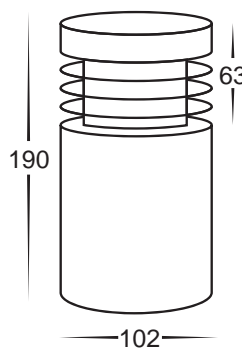

316 Stainless Steel Bollard Lights

- Mini bollard light
- Stainless steel 316 marine grade
- Opal diffuser
- 190mm height
- 240v E27 15w max / 12v MR16 20w max
- IP rating: IP54

316 Stainless Steel Bollard Lights

IMAGE	PART NUMBER	COLOUR TEMP	OUTPUT	POWER	INCLUDED GLOBES
	HV1605C	Cool white, 6000k	240lm	240v E27 3w	3w LED globe
	HV1605W	Warm white, 3000k	220lm	240v E27 3w	3w LED globe
	HV1605MR16C	Cool white, 6000k	300lm	12v MR16 5w	5w LED globe
	HV1605MR16W	Warm white, 3000k	250lm	12v MR16 5w	5w LED globe

	HV1607	<ul style="list-style-type: none"> • Bollard spike • High grade stainless steel • 400mm Length • Includes stainless steel base plate • To suit HV1601/2 range and HV1605 & HV1606 	