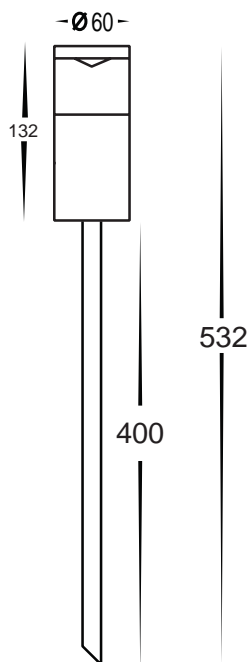

Matt Black Fixed Spike Lights

- Single fixed spike light
- Aluminium poly powder coated black
- High grade perspex reflector lens
- 2m reinforced cable
- Spike length: 400mm
- 12v MR16 6w LED max
- IP rating: IP65
- Refer to pages 188-192 for suitable LED drivers

Matt Black Fixed Spike Lights

Suitable for use with LED globes only

| IMAGE | PART NUMBER | COLOUR TEMP | OUTPUT | POWER | INCLUDED GLOBES |
|-------|--------------------|-------------------|--------|------------|-----------------|
| | HV1489C-BLK | Cool white, 6000k | 300lm | 12v LED 5w | 5w LED globe |
| | HV1489W-BLK | Warm white, 3000k | 250lm | 12v LED 5w | 5w LED globe |