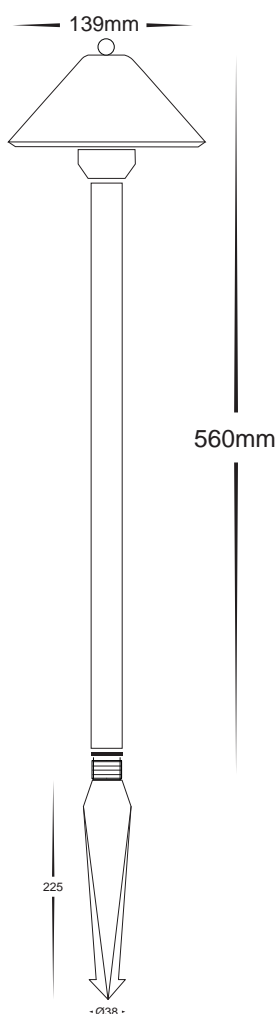

Antique Brass Bollard Lights

- Solid brass bollard light with spike
- Antique brass finish
- Height: 560mm
- Spike length: 225mm
- 1m reinforced cable
- 12v G4 20w max
- IP rating: IP54
- Can be used with a halogen globe
- Refer to pages 188-192 for suitable LED drivers

Optional surface
mount base available
- HV145-BASE (see Page 233)

Antique Brass Bollard Lights

IMAGE	PART NUMBER	COLOUR TEMP	OUTPUT	POWER	INCLUDED GLOBES
	HV1455C	Cool white, 6000k	260lm	12v LED 3.2w	3.2w Bi-Pin LED globe
	HV1455W	Warm white, 3000k	240lm	12v LED 3.2w	3.2w Bi-Pin LED globe