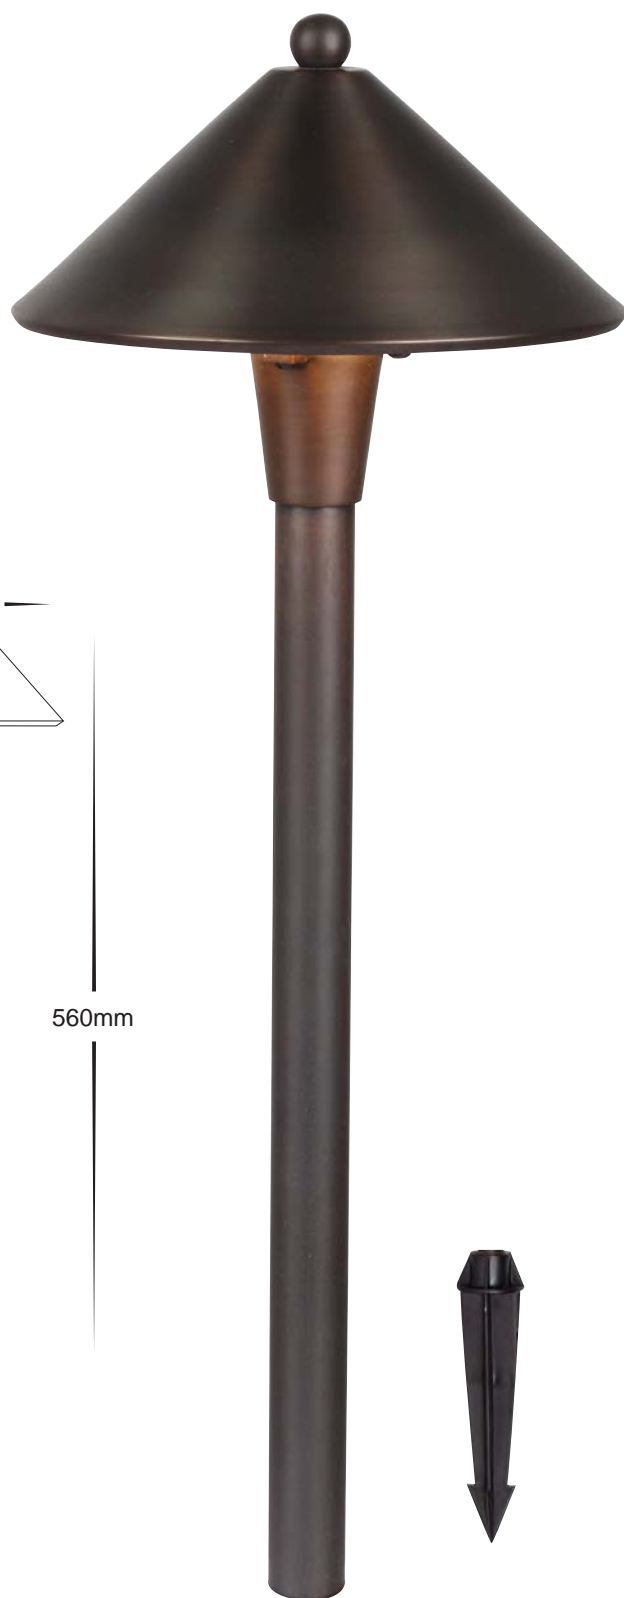

Antique Brass Bollard Lights

- Solid brass bollard light with spike
- Antique brass finish
- Height: 560mm
- Spike length: 225mm
- 1m reinforced cable
- 12v G4 20w max
- IP rating: IP54
- Can be used with a halogen globe
- Refer to pages 188-192 for suitable LED drivers

Optional surface
mount base available
- HV145-BASE (see Page 233)

Antique Brass Bollard Lights

IMAGE	PART NUMBER	COLOUR TEMP	OUTPUT	POWER	INCLUDED GLOBES
	HV1455C	Cool white, 6000k	260lm	12v LED 3.2w	3.2w Bi-Pin LED globe
	HV1455W	Warm white, 3000k	240lm	12v LED 3.2w	3.2w Bi-Pin LED globe