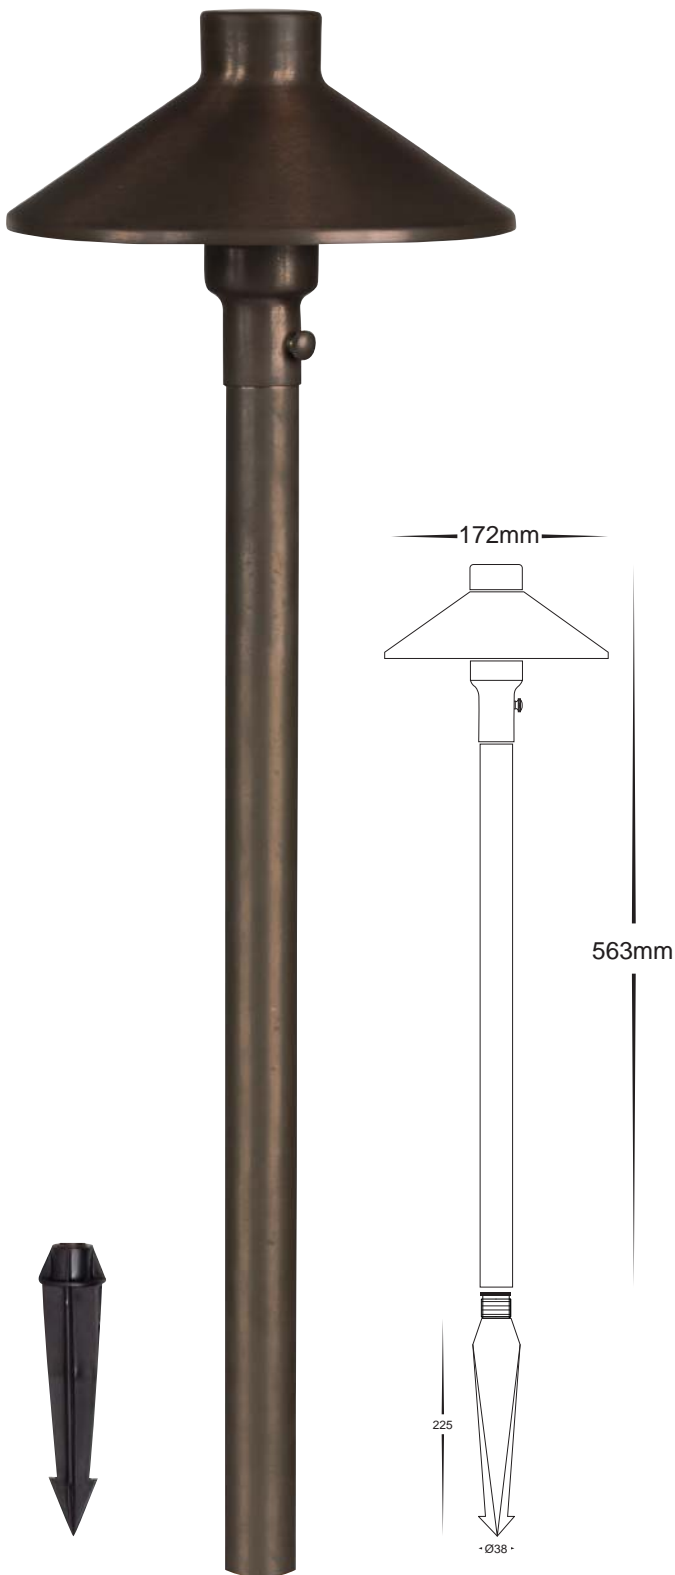

# Antique Brass Bollard Lights

- Solid brass bollard light with spike
- Antique brass finish
- Height: 563mm
- Spike length: 225mm
- 1m reinforced cable
- 12v G4 20w max
- IP rating: IP54
- Can be used with halogen globe
- Refer to pages 188-192 for suitable LED drivers

*Optional surface mount base available - HV145-BASE (see Page 233)*

## Antique Brass Bollard Lights

IMAGE	PART NUMBER	COLOUR TEMP	OUTPUT	POWER	INCLUDED GLOBES
	<b>HV1454C</b>	Cool white, 6000k	260lm	12v LED 3.2w	3.2w Bi-Pin LED globe
	<b>HV1454W</b>	Warm white, 3000k	240lm	12v LED 3.2w	3.2w Bi-Pin LED globe