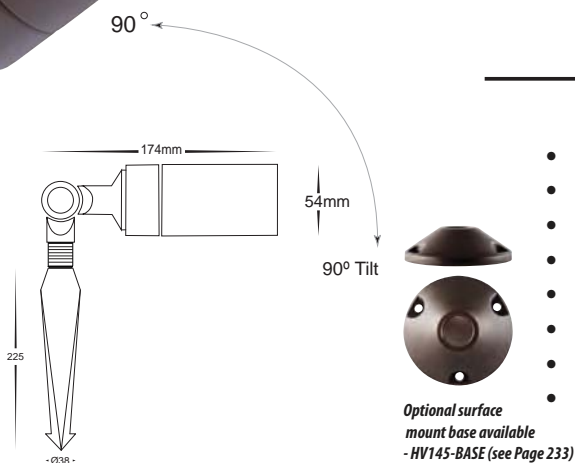

# Antique Brass Spike Lights

- Solid brass single adjustable spike spotlight
- Antique brass finish
- Spike length: 225mm
- 1m reinforced cable
- 12v MR16 20w max
- IP rating: IP54
- Can be used with halogen globe
- Refer to pages 188-192 for suitable LED drivers

IMAGE	PART NUMBER	COLOUR TEMP	OUTPUT	POWER	INCLUDED GLOBES
	<b>HV1450C</b>	Cool white, 6000k	300lm	12v LED 5w	5w LED globe
	<b>HV1450W</b>	Warm white, 3000k	250lm	12v LED 5w	5w LED globe

All low voltage products that specify LED or are supplied with a 12v LED globe must be used with a suitable LED driver, refer to pages (188 - 192)

IMAGE	PART NUMBER	COLOUR TEMP	OUTPUT	POWER	INCLUDED GLOBES
	<b>HV1451C</b>	Cool white, 6000k	300lm	12v LED 5w	5w LED globe
	<b>HV1451W</b>	Warm white, 3000k	250lm	12v LED 5w	5w LED globe

All low voltage products that specify LED or are supplied with a 12v LED globe must be used with a suitable LED driver, refer to pages (188 - 192)